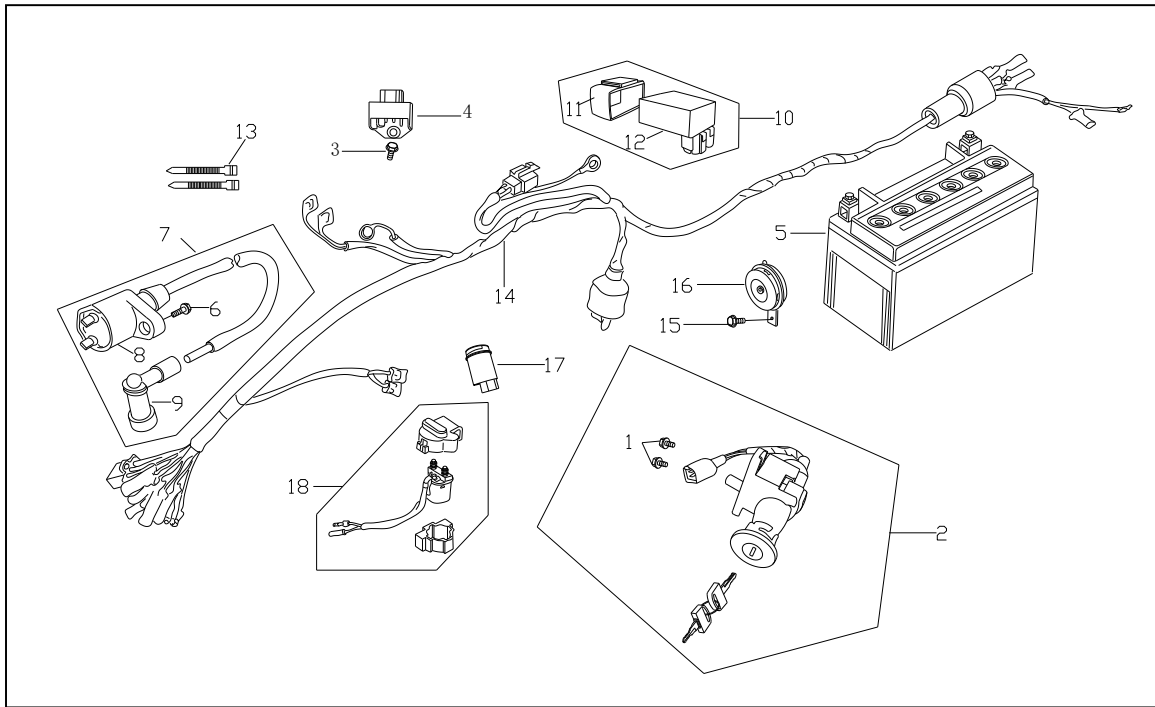

New Sprint #8

Diagram Number	Part Number (ZNEN, Vin starts with L5Y)	Part Number (JIAJUE, Vin starts with LLP)	Description
1	92101-06020-03	92101-06020-03-J	Bolt M6 * 20
2	35010-QG-9000-JL	35010-QG-9000-JL-J	Ignition Set
3	92101-06012-03	92101-06012-03-J-J	Bolt M6 * 12
4	31600-DGW-E000	31600-DGW-E000-J	Voltage Regulator
5	Motobatt	Yuasa	Battery
6	92101-06020-03	92101-06020-03-J	Bolt M6 * 20
7	3051A-DGW-9100	3051A-DGW-9100-J	Ignition Coil Assembly
8	30510-DGW-9100	30510-DGW-9100-J	Ignition coil
9	30511-DGW-9100	30511-DGW-9100-J	Spark plug cap
10	31600-DGW-E000	31600-DGW-E000-J	CDI
11	Must Buy Assembly		Igniter rubber sleeve
12	Must Buy Assembly		CDI controller components
13	90006-F8-9000	90006-F8-9000-J	Band 250mm
14	33100-QG-9000-JL	33100-QG-9000-JL-J	Main Wiring Harness
15	92101-06012-03	92101-06012-03-J	Bolt M6 * 12
16	38110-XF-9000	38110-XF-9000-J	Horn
17	38300-F8-9000-A/B-J	38300-F8-9000-A/B-J	Turn Signal Relay
18	35850-F8-9000	35850-F8-9000-J	Starter solenoid

New Sprint #10

Diagram Number	Part Number (ZHEN, Vin starts with L5Y)	Part Number (JIAJUE, Vin starts with LLP)	Description
1	4550A-QG-A000	4550A-QG-A000-J	Front disc brake
2	45500-QG-A000	45500-QG-A000-J	Banjo Bolt
3	53175-QG-A000	53175-QG-A000-J	Right Brake Lever
4	45500-KY-9000	45500-KY-9000-J	Brake Master Cylinder
5	10099-F8-9000	10099-F8-9000-J	Brake switch
6	45126-QG-A000	45126-QG-A000-J	The front brake tubing
7	90145-QG-A000	90145-QG-A000-J	Oil screw 10*22
8	95802-QG-A000	95802-QG-A000-J	Washer
9	45200-QG-A000	45200-QG-A000-J	Front Brake Caliper Assembly WITH PADS
10	45200-KY-E000	45200-KY-E000-J	Front Brake Caliper
11, 12	45105-QG-A000	45105-QG-A000-J	Front Brake Pad
13	92901-08040-03	92901-08040-03-J	Front disc brake pump locking screw M8*40