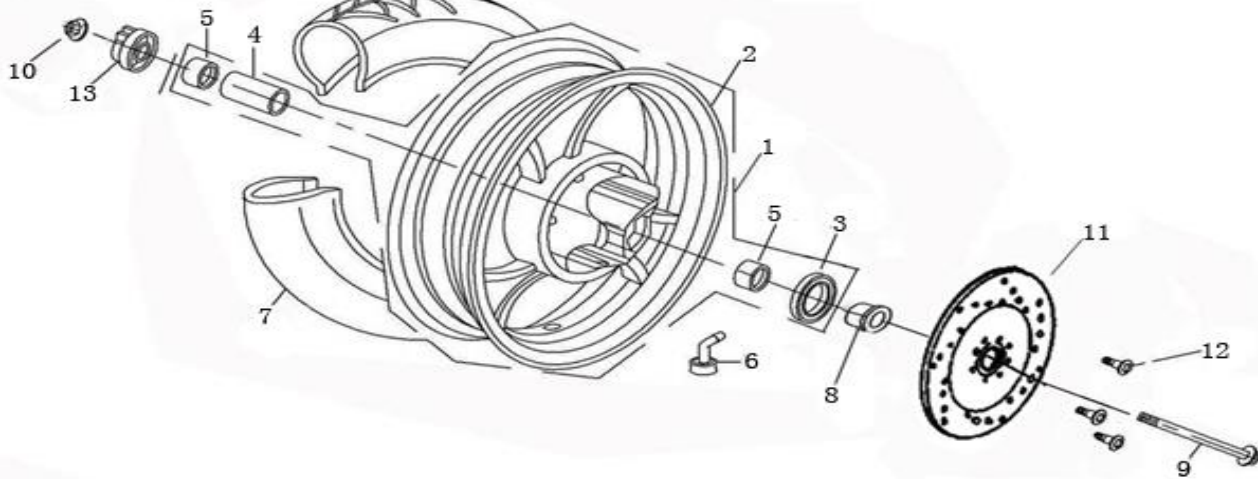

New Sprint #11

Diagram Number	Part Number (ZNEN, Vin starts with L5Y)	Part Number (JIAJUE, Vin starts with LLP)	Description
1	44600-KY-9000	44600-KY-9000-J	Front Wheel Assembly
2	44601-KY-9000	44601-KY-9000-J	Front Wheel
3	90754-KY-9000	90754-KY-9000-J	Seal 20*32*5
4	44620-KY-9000	44620-KY-9000-J	Front Wheel Spacer
5	90912-KY-9000	90912-KY-9000-J	Bearing 6201 LLU
6	42753-F8-9000-D	42753-F8-9000-D-J	Valve Stem
7	44710-DGW-9000-D	44710-DGW-9000-D-J	Tire 3.50-10
8	44311-KY-9000	44311-KY-9000-J	The front wheel bushing
9	44301-KY-9000	44301-KY-9000-J	Front axle bolt
10	95501-10000-03	95501-10000-03-J	The front wheel nut M10
11	45121-QG-9000	45121-QG-9000-J	Front Brake Rotor
12	93601-08025-02	93601-08025-02-J	Front disc brake disc screw
13	44800-KY-9000	44800-KY-9000-J	Speedometer Hub

New Sprint #12

Diagram Number	Part Number (ZNEN, Vin starts with L5Y)	Part Number (JIAJUE, Vin starts with LLP)	Description
1	95501-16000-03	95501-16000-03-J	Nut M16
2	42600-XGW-9000-007-J	42600-XGW-9000-007-J	Rear Wheel
3	44710-DGW-9000-D	44710-DGW-9000-D-J	Tire 3.50-10
4	42753-F8-9000-D	42753-F8-9000-D-J	Valve Stem
7	4312A-DGW-9000	4312A-DGW-9000-J	Rear Brake Shoe Assembly
8	Must Buy Assembly		Rear Brake Shoe
9	Must Buy Assembly		Brake Shoe Spring
10	43410-DGW-9100	43410-DGW-9100-J	Rear brake rocker arm
11	43141-DGW-9100	43141-DGW-9100-J	Rear brake rocker shaft
12	92101-06032-03	92101-06032-03-J	The six hexagon bolt M6*32