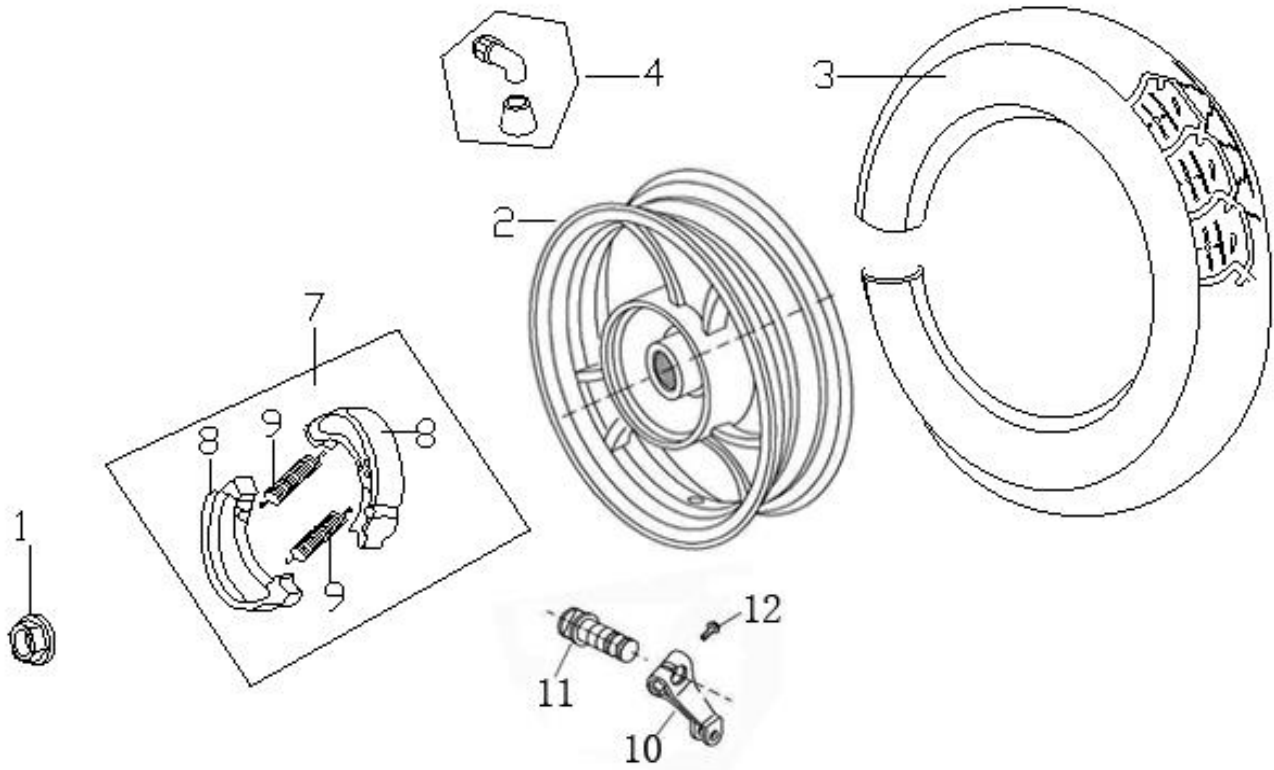

New Sprint #12

Diagram Number	Part Number (ZNEN, Vin starts with L5Y)	Part Number (JIAJUE, Vin starts with LLP)	Description
1	95501-16000-03	95501-16000-03-J	Nut M16
2	42600-XGW-9000-007-J	42600-XGW-9000-007-J	Rear Wheel
3	44710-DGW-9000-D	44710-DGW-9000-D-J	Tire 3.50-10
4	42753-F8-9000-D	42753-F8-9000-D-J	Valve Stem
7	4312A-DGW-9000	4312A-DGW-9000-J	Rear Brake Shoe Assembly
8	Must Buy Assembly		Rear Brake Shoe
9	Must Buy Assembly		Brake Shoe Spring
10	43410-DGW-9100	43410-DGW-9100-J	Rear brake rocker arm
11	43141-DGW-9100	43141-DGW-9100-J	Rear brake rocker shaft
12	92101-06032-03	92101-06032-03-J	The six hexagon bolt M6*32