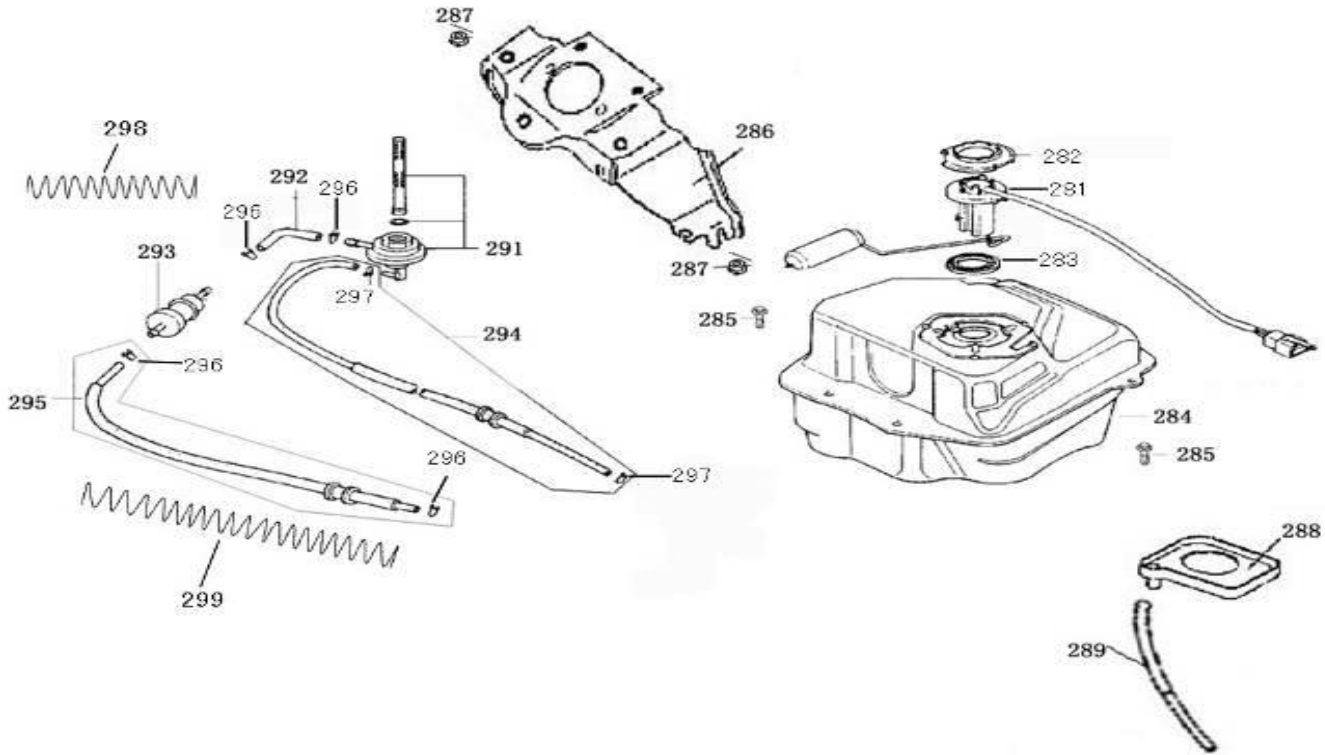

New Sprint #7

Diagram Number	Part Number (ZNEN, Vin starts with L5Y)	Part Number (JIAJUE, Vin starts with LLP)	Description
281	3780A-QG-9000	3780A-QG-9000-J	FUEL FLOAT
282	37802-F8-9000	37802-F8-9000-J	RET FUEL UNIT
283	37801-F8-9000	37801-F8-9000-J	PACKING
284	17500-KY-9000	17500-KY-9000-J	FUEL TANK
285	92101-06012-03	92101-06012-03-J	BOLT FLANGE 6*12 (G)
286	17551-KY-9000	17551-KY-9000-J	PLATE FUEL GUIDE
287	95201-06000-03	95201-06000-03-J	NUT FLANGE 6MM
288	17550-KY-9000	17550-KY-9000-J	FUEL RUBBER
289	17559-KY-9000	17559-KY-9000-J	FUEL TUBE
291	16950-XF-9000	16950-XF-9000-J	FUEL PETCOCK
292	1768A-KY-9000	1768A-KY-9000-J	TUBE ASSY FUEL
293	16910-F8-9000	16910-F8-9000-J	FUEL FILTER
294	1768B-KY-9000	1768B-KY-9000-J	TUBE ASSY VACUUM
295	1768C-KY-9000	1768C-KY-9000-J	TUBE FUEL ASSY
296	19411-F8-9000	19411-F8-9000-J	CLIP HOSE Ø8.5
297	19414-F8-9000	19414-F8-9000-J	CLIP HOSE Ø6.5
298	90017-KY-9000	90017-KY-9000-J	SPG FUEL TUBE I
299	90018-KY-9000	90018-KY-9000-J	SPG FUEL TUBE II

New Sprint #8

Diagram Number	Part Number (ZNEN, Vin starts with L5Y)	Part Number (JIAJUE, Vin starts with LLP)	Description
1	92101-06020-03	92101-06020-03-J	Bolt M6 * 20
2	35010-QG-9000-JL	35010-QG-9000-JL-J	Ignition Set
3	92101-06012-03	92101-06012-03-J-J	Bolt M6 * 12
4	31600-DGW-E000	31600-DGW-E000-J	Voltage Regulator
5	Motobatt	Yuasa	Battery
6	92101-06020-03	92101-06020-03-J	Bolt M6 * 20
7	3051A-DGW-9100	3051A-DGW-9100-J	Ignition Coil Assembly
8	30510-DGW-9100	30510-DGW-9100-J	Ignition coil
9	30511-DGW-9100	30511-DGW-9100-J	Spark plug cap
10	31600-DGW-E000	31600-DGW-E000-J	CDI
11	Must Buy Assembly		Igniter rubber sleeve
12	Must Buy Assembly		CDI controller components
13	90006-F8-9000	90006-F8-9000-J	Band 250mm
14	33100-QG-9000-JL	33100-QG-9000-JL-J	Main Wiring Harness
15	92101-06012-03	92101-06012-03-J	Bolt M6 * 12
16	38110-XF-9000	38110-XF-9000-J	Horn
17	38300-F8-9000-A/B-J	38300-F8-9000-A/B-J	Turn Signal Relay
18	35850-F8-9000	35850-F8-9000-J	Starter solenoid