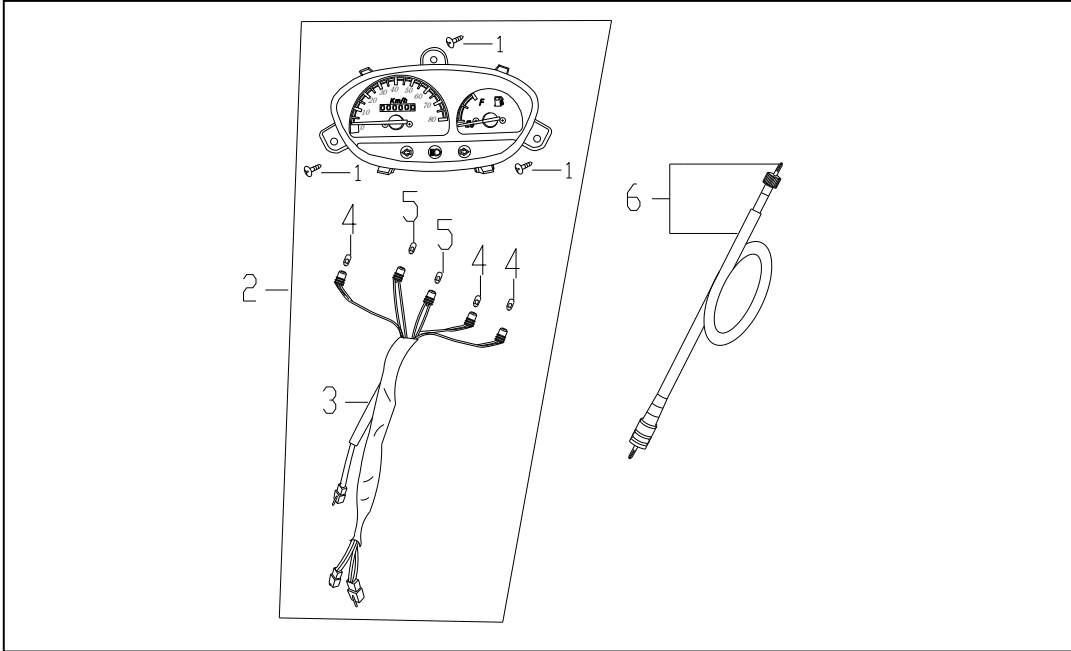

New Sprint #6

Diagram Number	Part Number (ZNEN, Vin starts with L5Y)	Part Number (JIAJUE, Vin starts with LLP)	Description
1	93401-42012-03	93401-42012-03-J	screw ST4.2 * 12
2	37200-FY-A000	37200-FY-A000-J	Speedometer Cluster
3	Must Buy Assembly		Instrument line
4	Must Buy Assembly		Instrument lighting lighting (12V/1.7W)
5	34908-F8-9000	34908-F8-9000-J	Steering indicating lamp (12V/3.4W)
6	44830-QG-9000-JL	44830-QG-9000-JL-J	Speedometer Cable