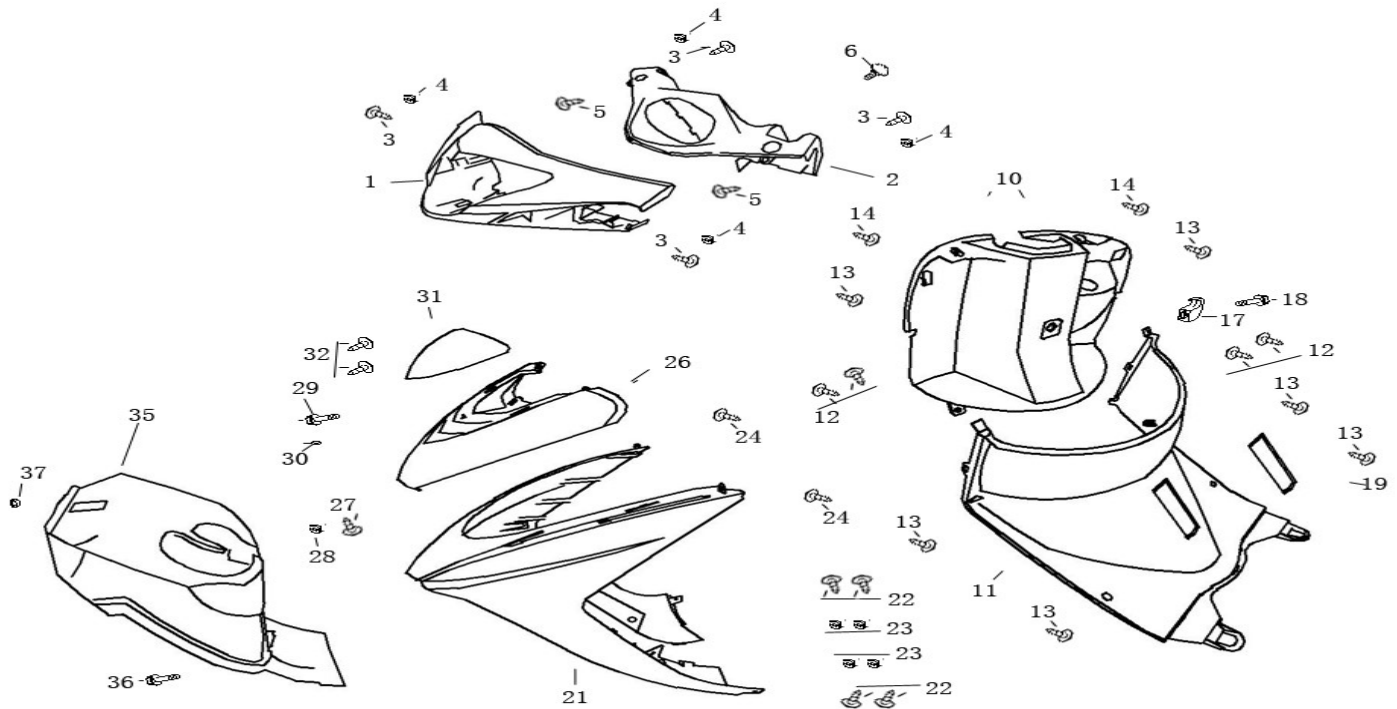

## New Sprint #1

Diagram Number	Part Number (ZHEN, Vin starts with L5Y)	Part Number (JIAJUE, Vin starts with LLP)	Description
1	53206-FY-9000	53206-FY-9000-J	Headlight Housing
		53206-FY-9000-009-J	White Headlight Housing
		53206-FY-9000-OFF-J	Headlight Housing
2	53205-FY-9000	53205-FY-9000-J	Speedometer Plastic
3	93401-48016-03-Y	93401-48016-03-Y	Screw Tapping 4.8x16
4	90601-F8-9000-Y	90601-F8-9000-Y	Nut Spring 4mm
5	93401-42012-03-Y	93401-42012-03-Y	Tapping Screw 4.2 x 12
6	93201-06016-03-J	93201-06016-03-J	Cross Pan Head M6 x 16
10	64304-FY-9000	64304-FY-9000-J	Upper leg shield
11	64308-FY-9000	64308-FY-9000-J	Lower leg shield
12	93401-42012-03-Y	93401-42012-03-Y	Tapping Screw 4.2 x 12
13	93401-42012-03-Y	93401-42012-03-Y	Tapping Screw 4.2 x 12
14	93401-42012-03-Y	93401-42012-03-Y	Tapping Screw 4.2 x 12
17	83760-FY-9000-J	83760-FY-9000-J	Safety cap hook
18	92101-06020-03-Y	92101-06020-03-Y	Bolt Flange 6x20
19	81142-FY-9000	81142-FY-9000-J	VIN Cover
21	64302-FY-9000	64302-FY-9000-J	Front Cover
	64301-FY-9000 Y002 Y	64301-FY-9000-003-J	Yellow Front Cover
	64301-FY-9000 B002 C	64301-FY-9000-007-J	Black Front Cover
	N/A	64301-FY-9000-009-J	White Front Cover
	64301-FY-9000 R30	64301-FY-9000-018-J	Burgundy Front Cover
	64301-FY-9000 BL016	64301-FY-9000-027-J	Blue Front Cover
	N/A	64301-FY-9000-OFF-J	Off White Front Cover
	64301-FY-9000 R007 R	N/A	Red Front Cover
27	93401-48016-03-Y	93401-48016-03-Y	Screw Tapping 4.8x16
28	90601-F8-9000-Y	90601-F8-9000-Y	Nut Spring 4mm