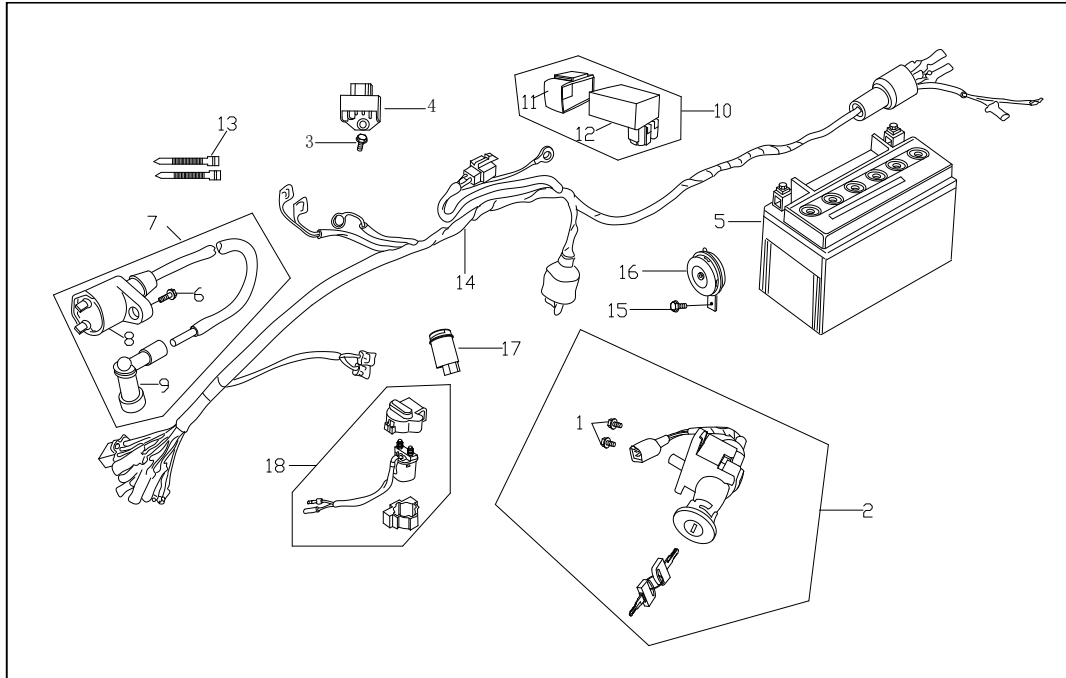

## New Sprint #8

Diagram Number	Part Number (ZHEN, Vin starts with L5Y)	Part Number (JIAJUE, Vin starts with LLP)	Description
1	92101-06020-03-Y	92101-06020-03-Y	Bolt Flange 6x20
2	35010-QG-9000-JL	35010-QG-9000-JL-J	Ignition Set
3	92101-06012-03-Y	92101-06012-03-Y	Bolt Flange 6x12
4	31600-DGW-E000	31600-DGW-E000-J	Voltage Regulator
5	GST2018F350116	GST2018F350116	Battery
6	92101-06020-03-Y	92101-06020-03-Y	Bolt Flange 6x20
7	GST2018F350079	GST2018F350079	Ignition Coil Assembly
8	Must buy Assembly	Must buy Assembly	Must buy Assembly
9	Must buy Assembly	Must buy Assembly	Must buy Assembly
10	GST2018F350077	GST2018F350077	CDI
11	Must buy Assembly	Must buy Assembly	Must buy Assembly
12	Must buy Assembly	Must buy Assembly	Must buy Assembly
13	90006-F8-9000-Y	90006-F8-9000-Y	Wiring Strap
14	33100-QG-9000-JL	33100-QG-9000-JL-J	Main Wiring Harness
15	92101-06012-03-Y	92101-06012-03-Y	Bolt Flange 6x12
16	GST2018F350074	GST2018F350074	Horn
17	KM2018Pollo0075	KM2018Pollo0075	Turn Signal Relay
18	GST2018F350076	GST2018F350076	Starter solenoid