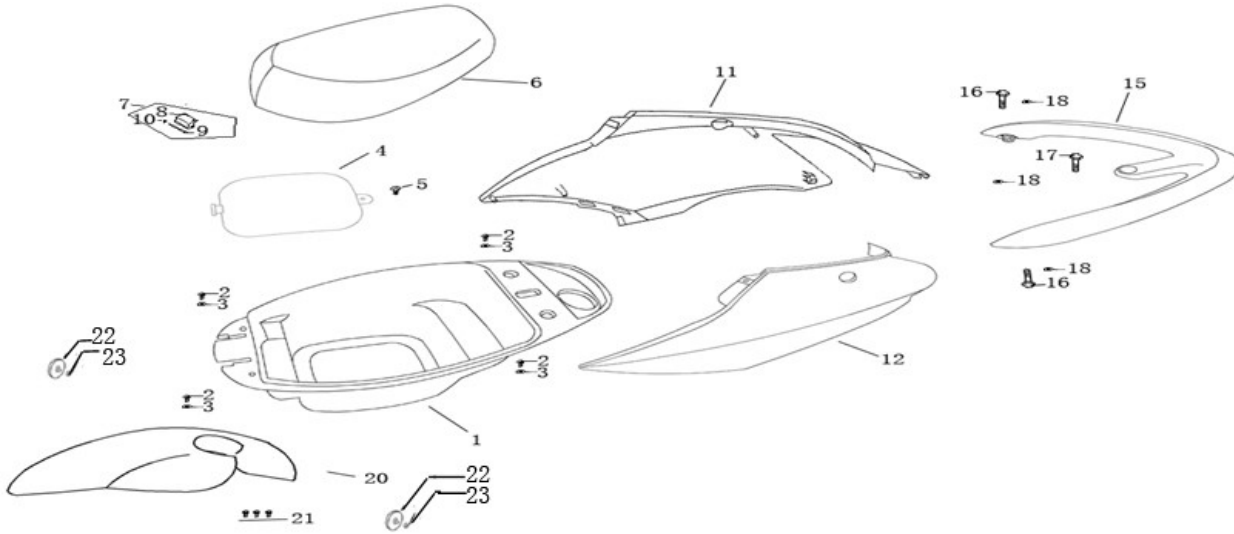

### New Sprint #3

Diagram Number	Part Number (ZHEN, Vin starts with L5Y)	Part Number (JIAJUE, Vin starts with LLP)	Description
1	81250-FY-9000	81250-FY-9000-J	Underseat Storage Bucket
2	92101-06016-03-Y	92101-06016-03-Y	Bolt Flange 6x16
3	95801-06000-03-Y	95801-06000-03-Y	Washer 6mm
4	81253-FY-9000	81253-FY-9000-J	Carb Access Cover
5	93401-42012-03-Y	93401-42012-03-Y	Tapping Screw 4.2 x 12
6	77200-QG-9000-US03	77200-QG-9000-US03	Seat
7	N/A	N/A	
8	77201-QG-9000	77201-QG-9000-J	Hinge plate
9	77202-F35-9000-J	77202-F35-9000-J	Seat Pin
10	97001-15200-J	97001-15200-J	The cotter pin 1.5 x 20
11	83500-FY-9000 Y002	83500-FY-9000-003-J	Yellow Right Fender
	83500-FY-9000 B002 C	83500-FY-9000-007-J	Black Right Fender
		83500-FY-9000-009-J	White Right Fender
	83500-FY-9000 R30	83500-FY-9000-018-J	Burgundy Right Fender
	83500-FY-9000 BL016	83500-FY-9000-027-J	Blue Right Fender
		83500-FY-9000-OFF-J	Off White Right Fender
	83500-FY-9000 R007 R		Red Right Fender
12	83600-FY-9000 Y002 Y	83600-FY-9000-003-J	Yellow Left Fender
	83600-FY-9000 B002 C	83600-FY-9000-007-J	Black Left Fender
		83600-FY-9000-009-J	White Left Fender
	83600-FY-9000 R30	83600-FY-9000-018-J	Burgundy Left Fender
	83600-FY-9000 BL016	83600-FY-9000-027-J	Blue Left Fender
		83600-FY-9000-OFF-J	Off White Left Fender
	83600-FY-9000 R007 R		Red Left Fender
15	81200-QG-9000	81200-QG-9000-J	Spoiler
Not Shown		80108-TS-9000-J	Rear Spoiler Bracket
16	92501-08035-03-J	92501-08035-03-J	Within the six hexagon bolt M8*35
17	92501-08016-03-J	92501-08016-03-J	Within the six hexagon bolt M8*16
18	95801-08000-03-Y	95801-08000-03-Y	Washer 8mm
20	61100-FY-9000 Y002	61100-FY-9000-003-J	Yellow Front Fender
	61100-FY-9000 B002 C	61100-FY-9000-007-J	Black Front Fender
		61100-FY-9000-009-J	White Front Fender
	61100-FY-9000 R30	61100-FY-9000-018-J	Burgundy Front Fender