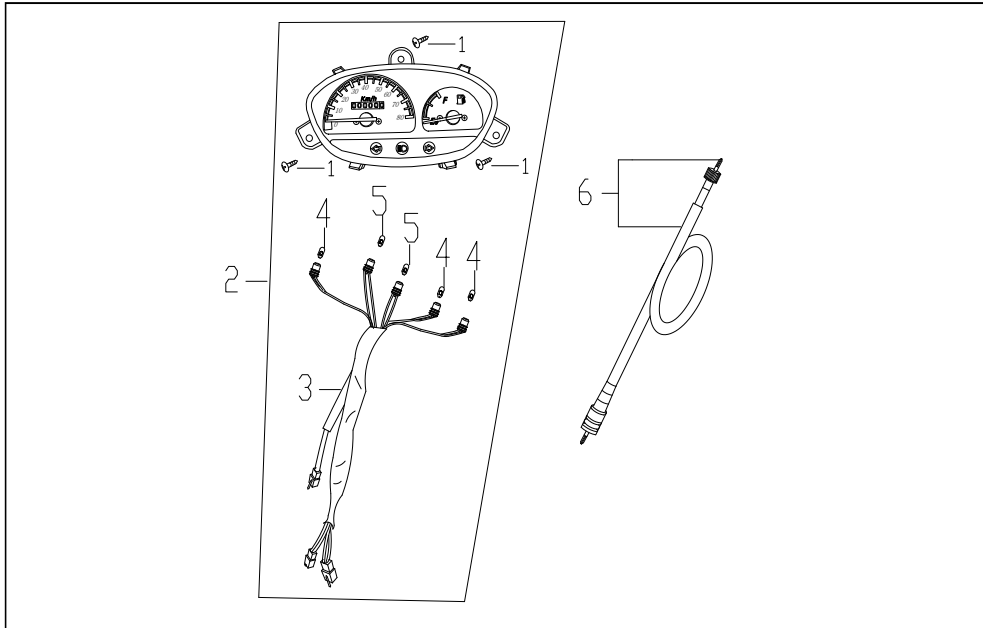

## New Sprint #6

Diagram Number	Part Number (ZNEN, Vin starts with L5Y)	Part Number (JIAJUE, Vin starts with LLP)	Description
1	93401-42012-03-Y	93401-42012-03-Y	Tapping Screw 4.2 x 12
2	37200-FY-A000	37200-FY-A000-J	Speedometer Cluster
3	Must Buy Assembly	Must Buy Assembly	Instrument line
4	Must Buy Assembly	Must Buy Assembly	Instrument lighting lighting (12V/1.7W)
5	Must Buy Assembly	Must Buy Assembly	Steering indicating lamp (12V/3.4W)
6	44830-QG-9000-JH-J	44830-QG-9000-JH-J	Speedometer Cable

## New Sprint #7

Diagram Number	Part Number (ZHEN, Vin starts with L5Y)	Part Number (JIAJUE, Vin starts with LLP)	Description
281	3780A-QG-9000	3780A-QG-9000-J	Fuel Float
282	37802-F8-9000-Y	37802-F8-9000-Y	Fuel Gasket
283	37801-F8-9000-Y	37801-F8-9000-Y	Fuel Float Gasket
284	17500-QG-9000	17500-QG-9000-J	Fuel Tank
285	92101-06012-03-Y	92101-06012-03-Y	Bolt Flange 6x12
286	17551-KY-9000	17551-KY-9000-J	Fuel Guide Plate
287	95201-06000-03-Y	95201-06000-03-Y	Nut Flange 6mm
288	17550-KY-9000-J	17550-KY-9000-J	Fuel Rubber
289	GST2018F350084	GST2018F350084	Fuel Line
291	GST2018F350091	GST2018F350091	Fuel Petcock
292	GST2018F350084	GST2018F350084	Fuel Line
293	GST2018F350090	GST2018F350090	Fuel Filter
294	GST2018F350086	GST2018F350086	Vacuum Line
295	GST2018F350084	GST2018F350084	Fuel Line
296	19411-F8-9000-Y	19411-F8-9000-Y	Hose Clip
297	19411-F8-9000-Y	19411-F8-9000-Y	Hose Clip
298	90017-KY-9000-J	90017-KY-9000-J	SPG Fuel Tube 1
299	90018-KY-9000-J	90018-KY-9000-J	SPG Fuel Tube 2