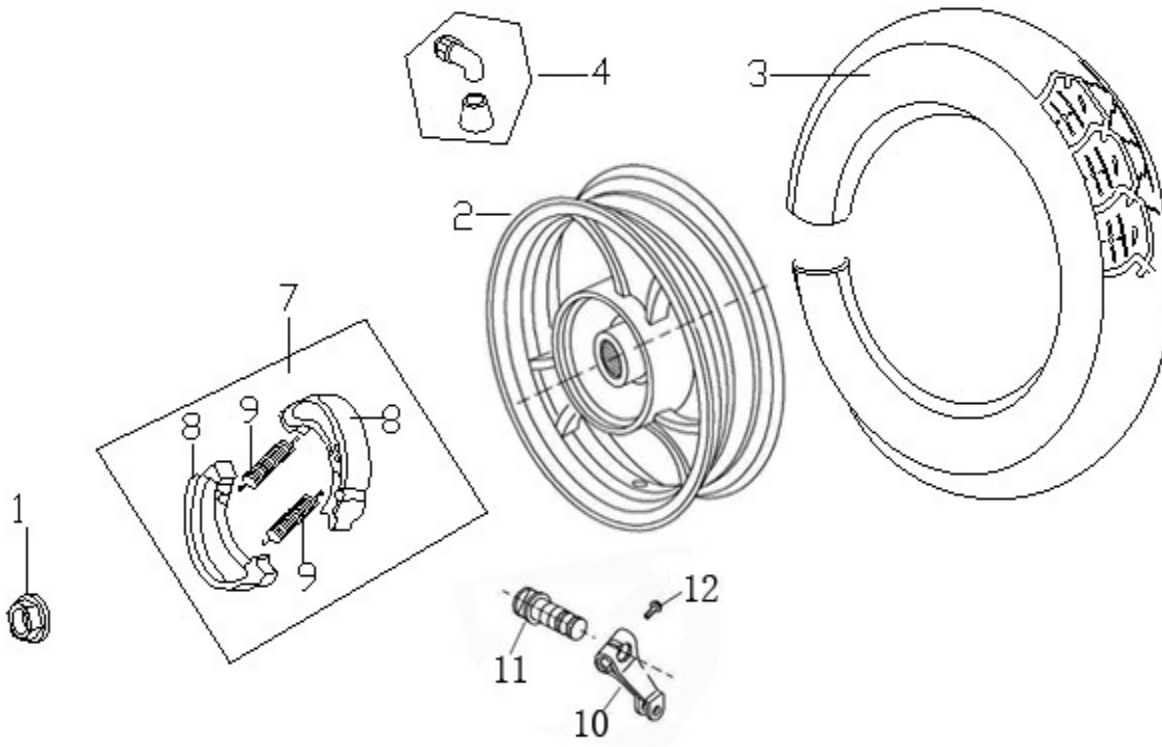

## New Sprint #12

Diagram Number	Part Number (ZHEN, Vin starts with L5Y)	Part Number (JIAJUE, Vin starts with LLP)	Description
1	95501-16000-03-J	95501-16000-03-J	Nut M16
2	42600-XGW-9000 B004		Black Rear Rim Assembly
	42600-XGW-9000 PANTO		Green Rear Rim Assembly
	42600-XGW-9000 W012	42600-KY-9000-009-J	White Rear Rim Assembly
	42600-XGW-9000 R007	42600-KY-9000-001-J	Red Rear Rim Assembly
	42600-XGW-9000 Y002	42600-KY-9000-003-J	Yellow Rear Rim Assembly
	42600-XGW-9000 BL016	42600-KY-9000-004-J	Blue Rear Rim Assembly
			Silver Rear Rim Assembly
	42600-XGW-9000 B002	42600-KY-9000-007-J	Charcoal Rear Rim Assembly
3	1040502-2	1040502-2	Tire 3.50-10
4	GST2018F350062	GST2018F350062	Valve Stem
7	4312A-DGW-9000-J	4312A-DGW-9000-J	Rear Brake Shoe Assembly
8	Must Buy Assembly	Must Buy Assembly	Must Buy Assembly
9	Must Buy Assembly	Must Buy Assembly	Must Buy Assembly
10	43410-DGW-9100-J	43410-DGW-9100-J	Rear brake rocker arm
11	43141-DGW-9100-Y	43141-DGW-9100-Y	Rear brake rocker shaft
12	92101-06032-03-Y	92101-06032-03-Y	The six hexagon bolt M6*32