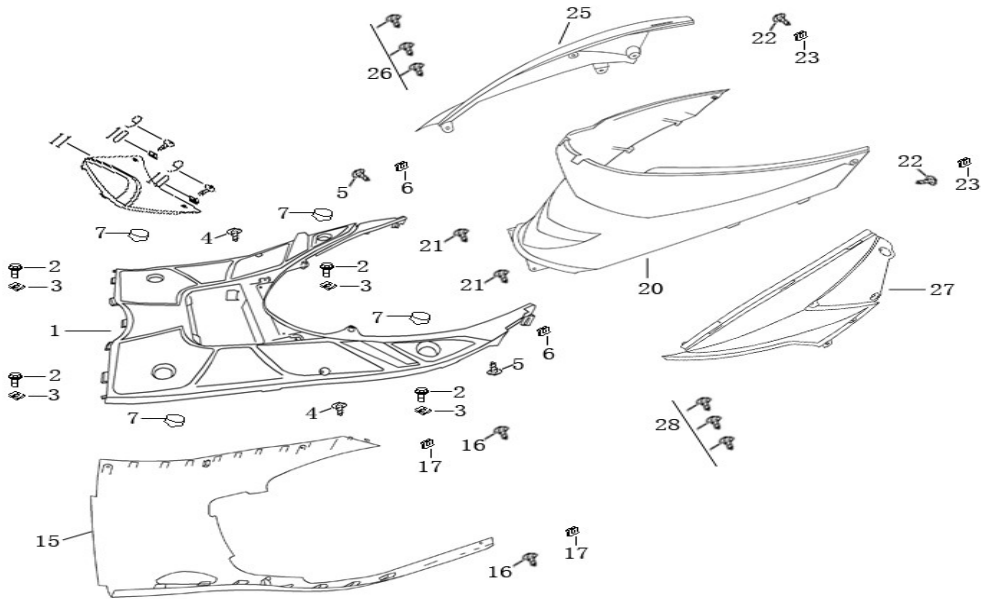

## New Sprint #2

Diagram Number	Part Number (ZHEN, Vin starts with L5Y)	Part Number (JIAJUE, Vin starts with LLP)	Description
1	64310-FY-9000	64310-FY-9000-J	FLOOR PANEL
2	93001-06016-03-J	93001-06016-03-J	Bolt M6x16
3	95801-06000-03-Y	95801-06000-03-Y	Washer 6mm
4	93401-42012-03-Y	93401-42012-03-Y	Tapping Screw 4.2 x 12
5	93401-48016-03-Y	93401-48016-03-Y	Screw Tapping 4.8x16
6	90601-F8-9000-Y	90601-F8-9000-Y	Nut Spring 4mm
7	64306-FY-9000	64306-FY-9000-J	Floor Panel Plugs
9	93401-48016-03-Y	93401-48016-03-Y	Screw Tapping 4.8x16
10	90601-F8-9000-Y	90601-F8-9000-Y	Nut Spring 4mm
11	50326-FY-9000	50326-FY-9000-J	Battery Cover
15	50613-FY-9000	50613-FY-9000-J	Floorboard Side Skirt
16	93401-48016-03-Y	93401-48016-03-Y	Screw Tapping 4.8x16
17	90601-F8-9000-Y	90601-F8-9000-Y	Nut Spring 4mm
20	83750-FY-9000	83750-FY-9000-J	Underseat Plastic
21	93401-48016-03-Y	93401-48016-03-Y	Screw Tapping 4.8x16
22	93401-48016-03-Y	93401-48016-03-Y	Screw Tapping 4.8x16
23	90601-F8-9000-Y	90601-F8-9000-Y	Nut Spring 4mm
25	83761-FY-9000	83761-FY-9000-J	Fender Trim (Right)
26	93401-42012-03-Y	93401-42012-03-Y	Tapping Screw 4.2 x 12
27	83762-FY-9000	83762-FY-9000-J	Fender Trim (Left)
28	93401-42012-03-Y	93401-42012-03-Y	Tapping Screw 4.2 x 12