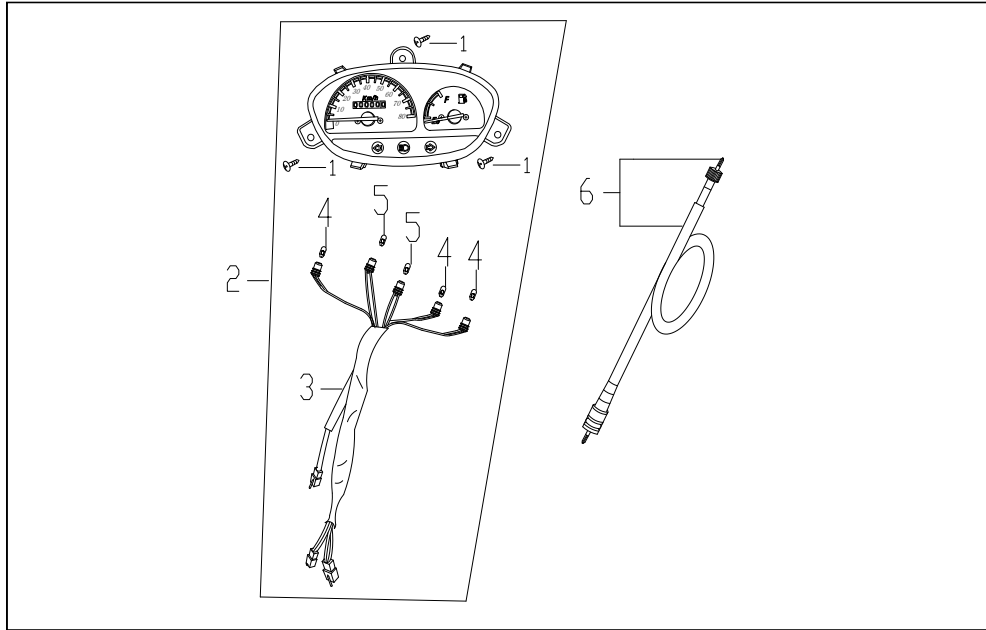

New Sprint #6

Diagram Number	Part Number (YONGFU, Vin starts with LLO)	Part Number (JIAJUE, Vin starts with LLP)	Description
1	93401-42012-03-Y	93401-42012-03-Y	Tapping Screw 4.2 x 12
2	37200-FY-A000-YF	37200-FY-A000-J	Speedometer Cluster
3	Must Buy Assembly	Must Buy Assembly	Instrument line
4	Must Buy Assembly	Must Buy Assembly	Instrument lighting lighting (12V/1.7W)
5	Must Buy Assembly	Must Buy Assembly	Steering indicating lamp (12V/3.4W)
6	44830-QG-9000-JL-YF	44830-QG-9000-JH-J	Speedometer Cable

New Sprint #7

Diagram Number	Part Number (YONGFU, Vin starts with LLO)	Part Number (JIAJUE, Vin starts with LLP)	Description
281	3780A-QG-9000-J	3780A-QG-9000-J	Fuel Float
282	37802-F8-9000-Y	37802-F8-9000-Y	Fuel Gasket
283	37801-F8-9000-Y	37801-F8-9000-Y	Fuel Float Gasket
284	17500-QG-9000-J	17500-QG-9000-J	Fuel Tank
285	92101-06012-03-Y	92101-06012-03-Y	Bolt Flange 6x12
286	17551-KY-9000-J	17551-KY-9000-J	Fuel Guide Plate
287	95201-06000-03-Y	95201-06000-03-Y	Nut Flange 6mm
288	17550-KY-9000-J	17550-KY-9000-J	Fuel Rubber
289	GST2018F350084	GST2018F350084	Fuel Line
291	GST2018F350091	GST2018F350091	Fuel Petcock
292	GST2018F350084	GST2018F350084	Fuel Line
293	GST2018F350090	GST2018F350090	Fuel Filter
294	GST2018F350086	GST2018F350086	Vacuum Line
295	GST2018F350084	GST2018F350084	Fuel Line
296	19411-F8-9000-Y	19411-F8-9000-Y	Hose Clip
297	19411-F8-9000-Y	19411-F8-9000-Y	Hose Clip
298	90017-KY-9000-J	90017-KY-9000-J	SPG Fuel Tube 1
299	90018-KY-9000-J	90018-KY-9000-J	SPG Fuel Tube 2