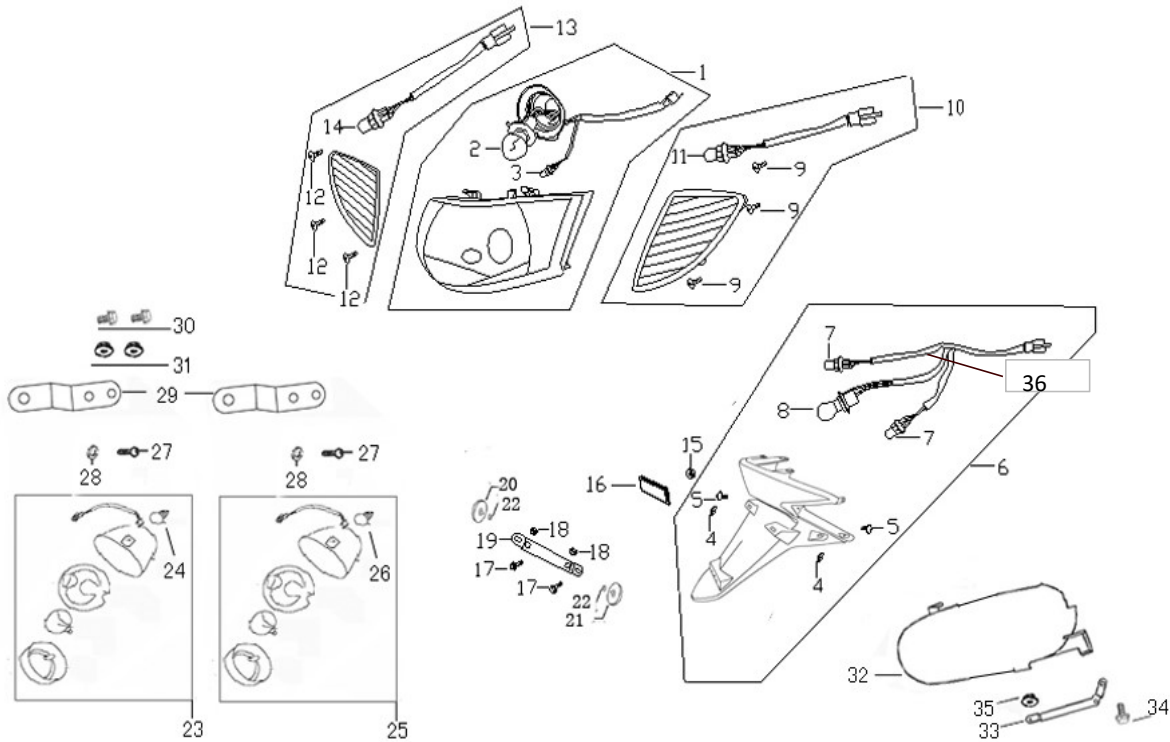

New Sprint #5

Diagram Number	Part Number (YONGFU, Vin starts with LLO)	Part Number (JIAJUE, Vin starts with LLP)	Description
1	33100-FY-9000-J	33100-FY-9000-J	Headlight
2	34911-FY-9000-YF	34911-FY-9000-J-NEW	Headlight Bulb
		34911-FY-9000-J-OLD	Headlight Bulb
3	34903-FY-9000-YF	34903-FY-9000-J	Position lamp (12V/5W)
		33130-QG-9000-J	Headlight Bulb Harness
4	92101-06016-03-Y	92101-06016-03-Y	Bolt Flange 6x16
5	92701-06016-03-Y	92701-06016-03-Y	Screw Special 6x16
6	33700-TS-9000-J	33700-TS-9000-J	Brake Light/ Fender assembly
7	34905-F8-9000 AMBER	34905-F8-9000 AMBER	Turn Signal Bulb (Amber)
	34905-F8-9000 CLEAR	34905-F8-9000 CLEAR	Turn Signal Bulb (Clear)
8	34960-F8-9000-YF	34960-F8-9000-J	Rear Brake Bulb(12V/21W/5W)
9	93401-42012-03-Y	93401-42012-03-Y	Tapping Screw 4.2 x 12
10	33450-FY-9000-J	33450-FY-9000-J	Front Left Turn Signal
11	34905-F8-9000 AMBER	34905-F8-9000 AMBER	The steering lamp (12V/10W)
	34905-F8-9000 CLEAR	34905-F8-9000 CLEAR	The steering lamp (12V/10W)
12	93401-42012-03-Y	93401-42012-03-Y	Tapping Screw 4.2 x 12
13	33400-FY-9000-J	33400-FY-9000-J	Front right steering lamp
15	95201-06000-03-Y	95201-06000-03-Y	Nut Flange 6mm
16	GST2018F350037	GST2018F350037	Reflector (Red Rectangle)
17	92101-06012-03-Y	92101-06012-03-Y	Bolt Flange 6x12
18	95201-06000-03-Y	95201-06000-03-Y	Nut Flange 6mm