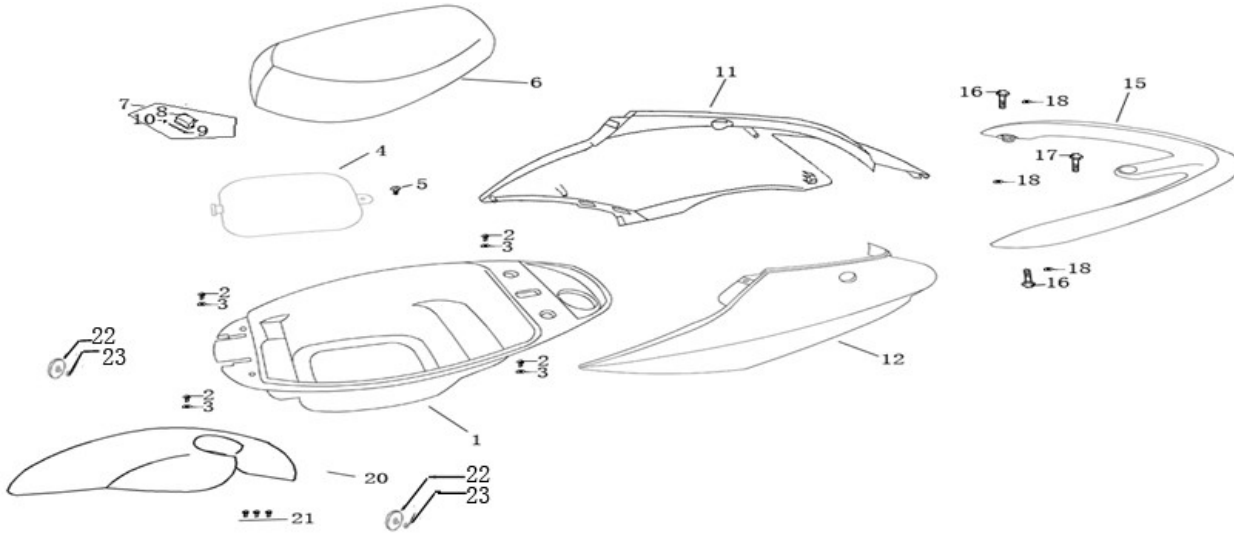

New Sprint #3

Diagram Number	Part Number (YONGFU, Vin starts with LLO)	Part Number (JIAJUE, Vin starts with LLP)	Description
1	81250-FY-9000-J	81250-FY-9000-J	Underseat Storage Bucket
2	92101-06016-03-Y	92101-06016-03-Y	Bolt Flange 6x16
3	95801-06000-03-Y	95801-06000-03-Y	Washer 6mm
4	81253-FY-9000-J	81253-FY-9000-J	Carb Access Cover
5	93401-42012-03-Y	93401-42012-03-Y	Tapping Screw 4.2 x 12
6	77200-QG-9000-US03	77200-QG-9000-US03	Seat
7	N/A	N/A	
8	77201-QG-9000-J	77201-QG-9000-J	Hinge plate
9	77202-F35-9000-J	77202-F35-9000-J	Seat Pin
10	97001-15200-J	97001-15200-J	The cotter pin 1.5 x 20
11	N/A	83500-FY-9000-003-J	Yellow Right Fender
		83500-FY-9000-007-J	Black Right Fender
		83500-FY-9000-009-J	White Right Fender
		83500-FY-9000-018-J	Burgundy Right Fender
		83500-FY-9000-027-J	Blue Right Fender
	N/A	83500-FY-9000-OFF-J	Off White Right Fender
12	N/A	83600-FY-9000-003-J	Yellow Left Fender
		83600-FY-9000-007-J	Black Left Fender
		83600-FY-9000-009-J	White Left Fender
		83600-FY-9000-018-J	Burgundy Left Fender
		83600-FY-9000-027-J	Blue Left Fender
	N/A	83600-FY-9000-OFF-J	Off White Left Fender
15	81200-QG-9000-J	81200-QG-9000-J	Spoiler
Not Shown	80108-TS-9000-J	80108-TS-9000-J	Rear Spoiler Bracket
16	92501-08035-03-J	92501-08035-03-J	Within the six hexagon bolt M8*35
17	92501-08016-03-J	92501-08016-03-J	Within the six hexagon bolt M8*16
18	95801-08000-03-Y	95801-08000-03-Y	Washer 8mm
20	N/A	61100-FY-9000-003-J	Yellow Front Fender
		61100-FY-9000-007-J	Black Front Fender
		61100-FY-9000-009-J	White Front Fender
		61100-FY-9000-018-J	Burgundy Front Fender
		61100-FY-9000-027-J	Blue Front Fender