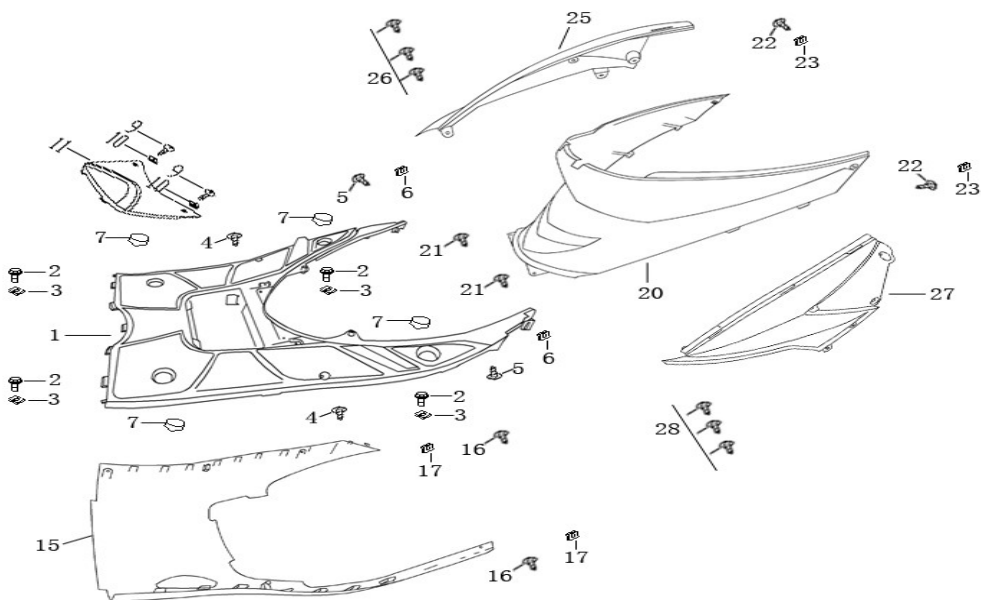

New Sprint #2

Diagram Number	Part Number (YONGFU, Vin starts with LLO)	Part Number (JIAJUE, Vin starts with LLP)	Description
1	64310-FY-9000-J	64310-FY-9000-J	FLOOR PANEL
2	93001-06016-03-J	93001-06016-03-J	Bolt M6x16
3	95801-06000-03-Y	95801-06000-03-Y	Washer 6mm
4	93401-42012-03-Y	93401-42012-03-Y	Tapping Screw 4.2 x 12
5	93401-48016-03-Y	93401-48016-03-Y	Screw Tapping 4.8x16
6	90601-F8-9000-Y	90601-F8-9000-Y	Nut Spring 4mm
7	64306-FY-9000-J	64306-FY-9000-J	Floor Panel Plugs
9	93401-48016-03-Y	93401-48016-03-Y	Screw Tapping 4.8x16
10	90601-F8-9000-Y	90601-F8-9000-Y	Nut Spring 4mm
11	50326-FY-9000-J	50326-FY-9000-J	Battery Cover
15	50613-FY-9000-J	50613-FY-9000-J	Floorboard Side Skirt
16	93401-48016-03-Y	93401-48016-03-Y	Screw Tapping 4.8x16
17	90601-F8-9000-Y	90601-F8-9000-Y	Nut Spring 4mm
20	83750-FY-9000-J	83750-FY-9000-J	Underseat Plastic
21	93401-48016-03-Y	93401-48016-03-Y	Screw Tapping 4.8x16
22	93401-48016-03-Y	93401-48016-03-Y	Screw Tapping 4.8x16
23	90601-F8-9000-Y	90601-F8-9000-Y	Nut Spring 4mm
25	83761-FY-9000-J	83761-FY-9000-J	Fender Trim (Right)
26	93401-42012-03-Y	93401-42012-03-Y	Tapping Screw 4.2 x 12
27	83762-FY-9000-J	83762-FY-9000-J	Fender Trim (Left)
28	93401-42012-03-Y	93401-42012-03-Y	Tapping Screw 4.2 x 12