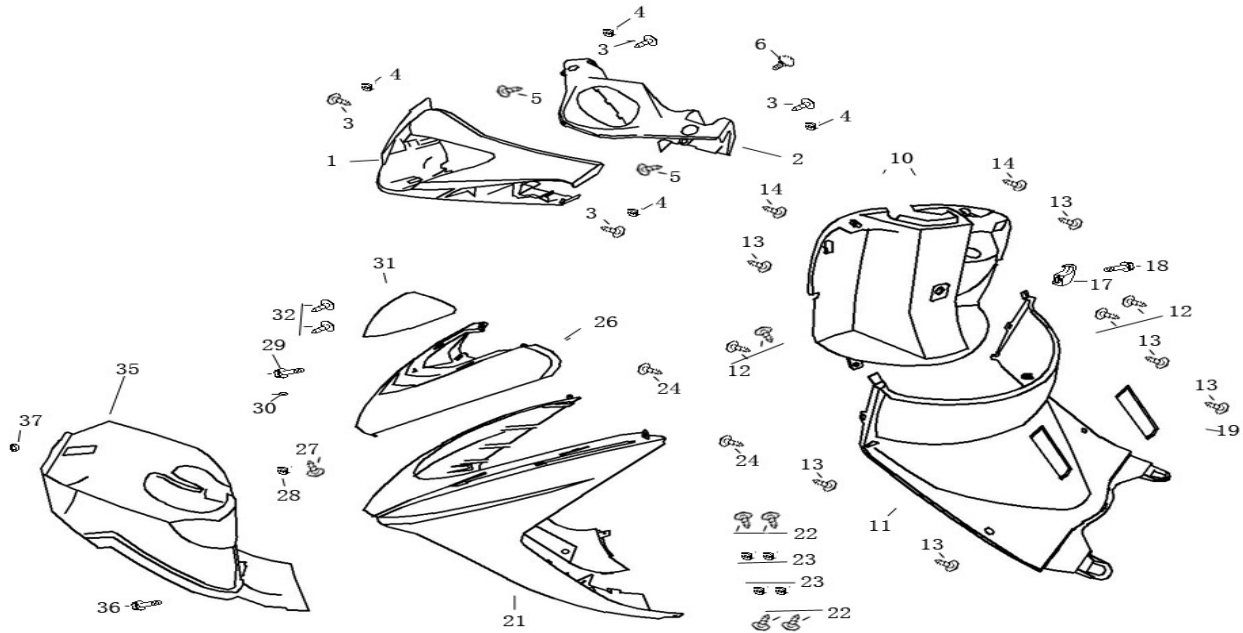

www.BintelliParts.com

New Sprint #1

Diagram Number	Part Number (YONGFU, Vin starts with LLO)	Part Number (JIAJUE, Vin starts with LLP)	Description
1	53206-FY-9000-J	53206-FY-9000-J	Headlight Housing
		53206-FY-9000-009-J	White Headlight Housing
2	53205-FY-9000-J	53205-FY-9000-J	Speedometer Plastic
3	93401-48016-03-Y	93401-48016-03-Y	Screw Tapping 4.8x16
4	90601-F8-9000-Y	90601-F8-9000-Y	Nut Spring 4mm
5	93401-42012-03-Y	93401-42012-03-Y	Tapping Screw 4.2 x 12
6	93201-06016-03-J	93201-06016-03-J	Cross Pan Head M6 x 16
10	64304-FY-9000-J	64304-FY-9000-J	Upper leg shield
11	64308-FY-9000-J	64308-FY-9000-J	Lower leg shield
12	93401-42012-03-Y	93401-42012-03-Y	Tapping Screw 4.2 x 12
13	93401-42012-03-Y	93401-42012-03-Y	Tapping Screw 4.2 x 12
14	93401-42012-03-Y	93401-42012-03-Y	Tapping Screw 4.2 x 12
17	83760-FY-9000-J	83760-FY-9000-J	Safety cap hook
18	92101-06020-03-Y	92101-06020-03-Y	Bolt Flange 6x20
19	81142-FY-9000-J	81142-FY-9000-J	VIN Cover
21	64302-FY-9000-J	64302-FY-9000-J	Front Cover
22	93401-48016-03-Y	93401-48016-03-Y	Screw Tapping 4.8x16
23	90601-F8-9000-Y	90601-F8-9000-Y	Nut Spring 4mm
24	93401-42012-03-Y	93401-42012-03-Y	Tapping Screw 4.2 x 12
26	N/A	64301-FY-9000-003-J	Yellow Front Cover
		64301-FY-9000-007-J	Black Front Cover
		64301-FY-9000-009-J	White Front Cover
		64301-FY-9000-018-J	Burgundy Front Cover
		64301-FY-9000-027-J	Blue Front Cover
	N/A	64301-FY-9000-OFF-J	Off White Front Cover
27	93401-48016-03-Y	93401-48016-03-Y	Screw Tapping 4.8x16
28	90601-F8-9000-Y	90601-F8-9000-Y	Nut Spring 4mm
29	92101-06016-03-Y	92101-06016-03-Y	Bolt Flange 6x16
30	95801-06000-03-Y	95801-06000-03-Y	Washer 6mm
31	64303-FY-9000-J	64303-FY-9000-J	Black Front Panel trim