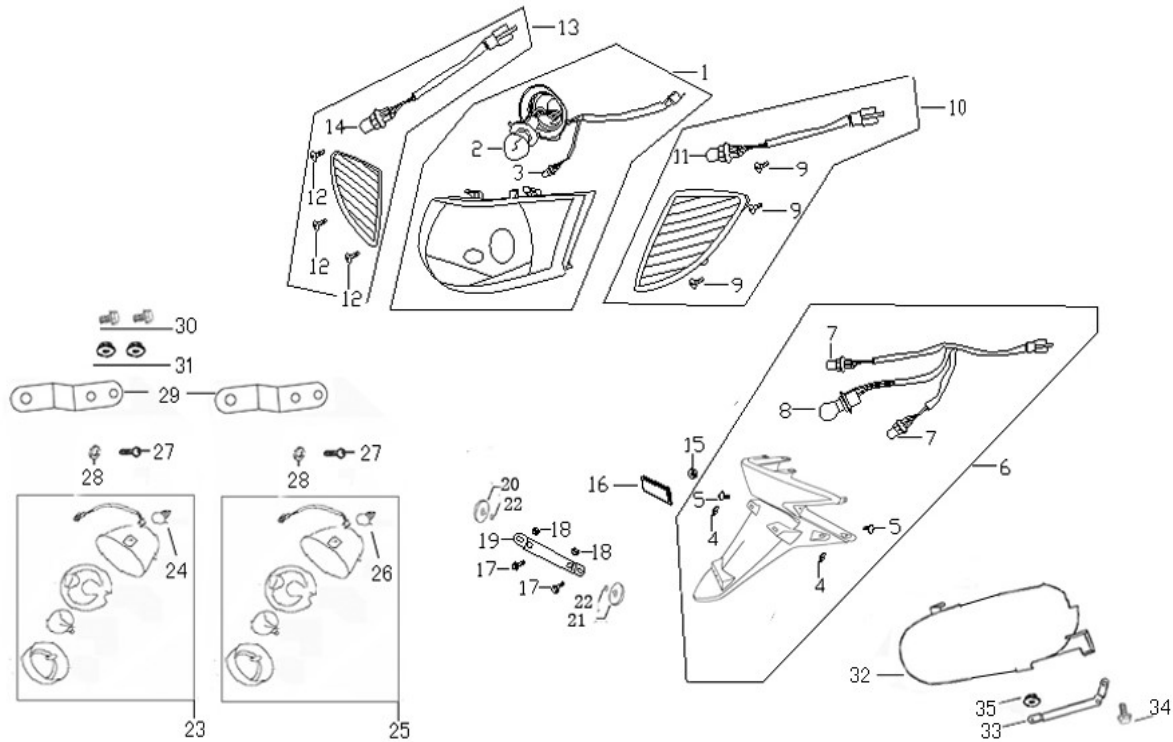

New Sprint #5 - Cont'd

19	GST2018F350038	GST2018F350038	license plate bracket
20	JHM30811	JHM30811	Side reflector (red)
21	JHM30811	JHM30811	Side reflector (red)
22	95201-06000-03-Y	95201-06000-03-Y	Nut Flange 6mm
23	33400-B08-9100-YF	33400-B08-9100-J	Turn Signal (Upper, Front, Right)
24	34905-F8-9000 AMBER	34905-F8-9000 AMBER	Turn Signal Bulbs Amber
	34905-F8-9000 CLEAR	34905-F8-9000 CLEAR	Turn Signal Bulbs Clear
25	33450-B08-9100-YF	33450-B08-9100-J	Turn Signal (Upper, Front, Left)
26	34905-F8-9000 AMBER	34905-F8-9000 AMBER	Turn Signal Bulbs Amber
	34905-F8-9000 CLEAR	34905-F8-9000 CLEAR	Turn Signal Bulbs Clear
27	93201-05012-03-J	93201-05012-03-J	Screw 5x12
28	95801-05000-03-J	95801-05000-03-J	Nut M5
29	33420-KY-9000-J	33420-KY-9000-J	Plug-in lamp bracket
30	92101-06012-03-Y	92101-06012-03-Y	Bolt Flange 6x12
31	95201-06000-03-Y	95201-06000-03-Y	Nut Flange 6mm
32	80102-TS-9000-J	80102-TS-9000-J	Rear mudguard
33	80109-TS-9000-J	80109-TS-9000-J	Rear fender bracket
34	92101-06016-03-Y	92101-06016-03-Y	Bolt Flange 6x16
35	95201-06000-03-Y	95201-06000-03-Y	Nut Flange 6mm
36	33700-TS-9000TC-J	33700-TS-9000TC-J	Tail Light Harness