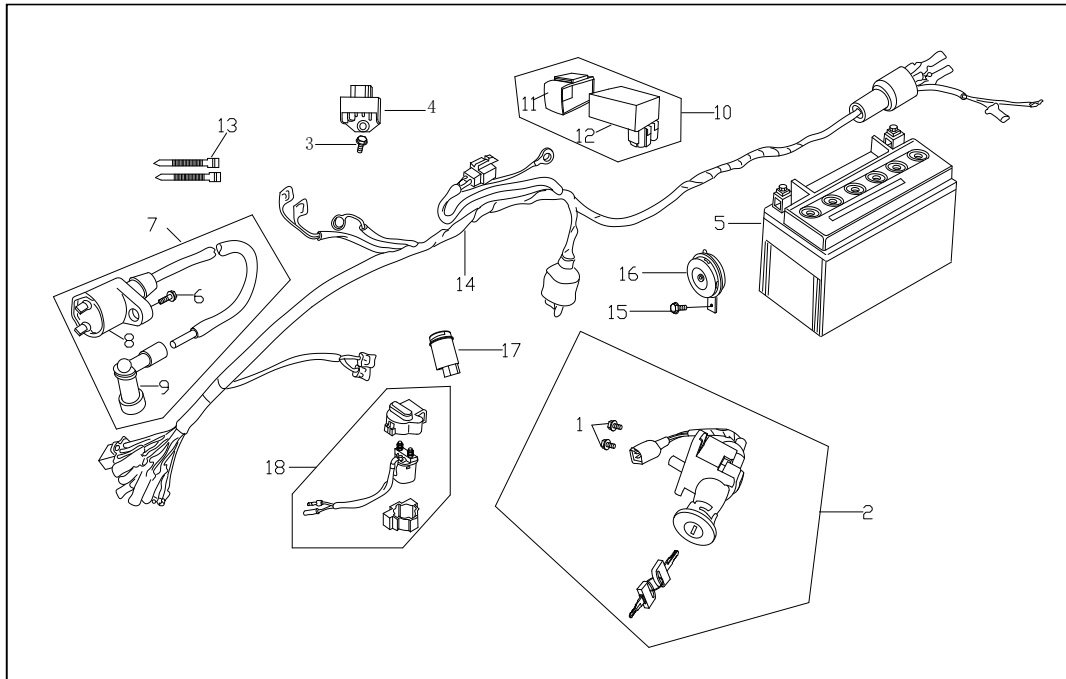

New Sprint #8

Diagram Number	Part Number (YONGFU, Vin starts with LLO)	Part Number (JIAJUE, Vin starts with LLP)	Description
1	92101-06020-03-Y	92101-06020-03-Y	Bolt Flange 6x20
2	35010-QG-9000-JL-J	35010-QG-9000-JL-J	Ignition Set
3	92101-06012-03-Y	92101-06012-03-Y	Bolt Flange 6x12
4	31600-DGW-E000-J	31600-DGW-E000-J	Voltage Regulator
5	GST2018F350116	GST2018F350116	Battery
6	92101-06020-03-Y	92101-06020-03-Y	Bolt Flange 6x20
7	GST2018F350079	GST2018F350079	Ignition Coil Assembly
8	Must buy Assembly	Must buy Assembly	Must buy Assembly
9	Must buy Assembly	Must buy Assembly	Must buy Assembly
10	GST2018F350077	GST2018F350077	CDI
11	Must buy Assembly	Must buy Assembly	Must buy Assembly
12	Must buy Assembly	Must buy Assembly	Must buy Assembly
13	90006-F8-9000-Y	90006-F8-9000-Y	Wiring Strap
14	33100-QG-9000-JL-YF	33100-QG-9000-JL-J	Main Wiring Harness
15	92101-06012-03-Y	92101-06012-03-Y	Bolt Flange 6x12
16	GST2018F350074	GST2018F350074	Horn
17	KM2018Pollo0075	KM2018Pollo0075	Turn Signal Relay
18	GST2018F350076	GST2018F350076	Starter solenoid