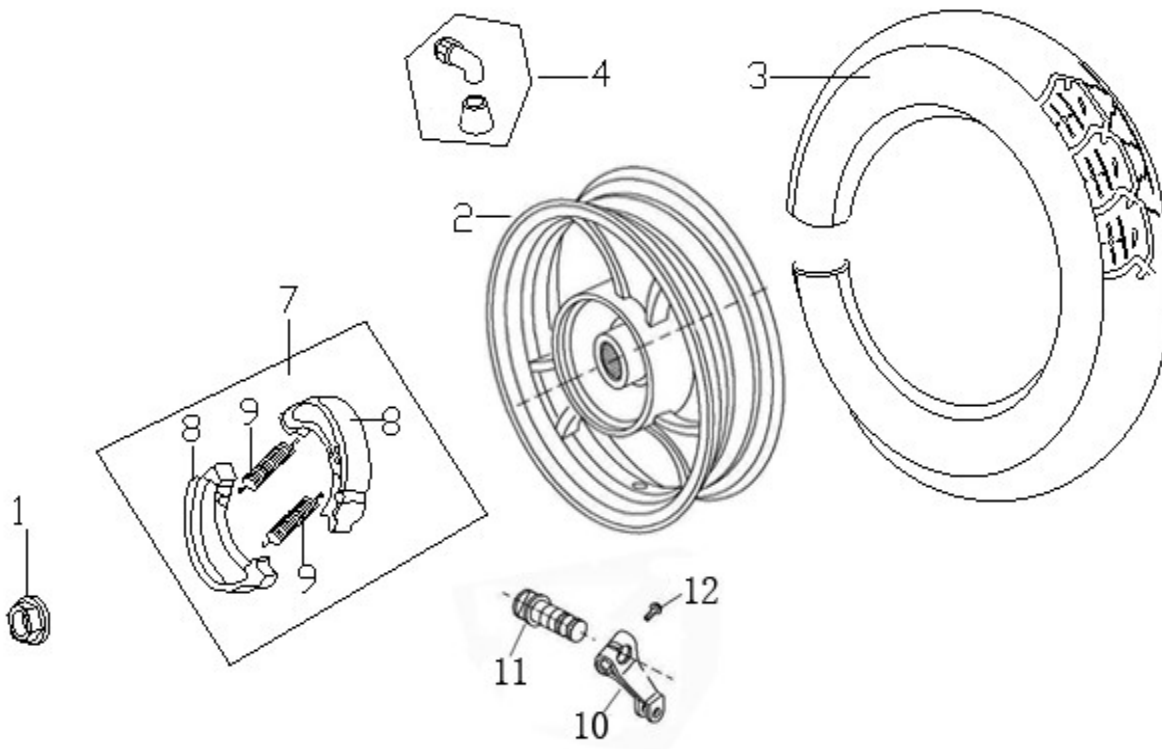

New Sprint #12

Diagram Number	Part Number (YONGFU, Vin starts with LLO)	Part Number (JIAJUE, Vin starts with LLP)	Description
1	95501-16000-03-J	95501-16000-03-J	Nut M16
2	42600-KY-9000-YF		Black Rear Rim Assembly
			Green Rear Rim Assembly
		42600-KY-9000-009-J	White Rear Rim Assembly
		42600-KY-9000-001-J	Red Rear Rim Assembly
		42600-KY-9000-003-J	Yellow Rear Rim Assembly
		42600-KY-9000-004-J	Blue Rear Rim Assembly
			Silver Rear Rim Assembly
		42600-KY-9000-007-J	Charcoal Rear Rim Assembly
3	1040502-2	1040502-2	Tire 3.50-10
4	GST2018F350062	GST2018F350062	Valve Stem
7	4312A-DGW-9000-J	4312A-DGW-9000-J	Rear Brake Shoe Assembly
8	Must Buy Assembly	Must Buy Assembly	Must Buy Assembly
9	Must Buy Assembly	Must Buy Assembly	Must Buy Assembly
10	43410-DGW-9100-J	43410-DGW-9100-J	Rear brake rocker arm
11	43141-DGW-9100-Y	43141-DGW-9100-Y	Rear brake rocker shaft