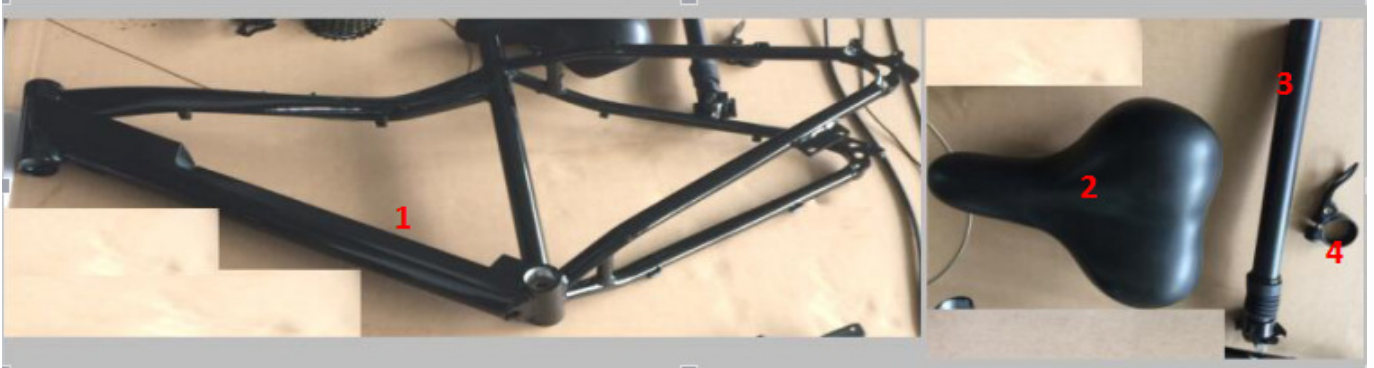

Bintelli M1 Electric Bicycle Parts Manual

**620 Dobbin Road
Charleston, SC 29414
(843)531-6833**

**www.BintelliBicycles.com
www.BintelliParts.com**

ITEM NO	PARTS NAME	BINTELLI NO.	SPECIFICATION
1	FRAME	BB-136	aluminum 6061
2	SADDLE	BB-175	velo,black
3	SEAT POST with suspension	BB-08	promax, Φ 31.8mm,black
4	SEAT POST CLAMP	BB-11	promax, black

ITEM NO	PARTS NAME	BINTELLI NO.	SPECIFICATION
5	DISPLAY	BB-157	C961
6	HANDLEBAR GRIP(L&R)	BB-206	Velo,black
7	REAR LIGHT,on seat post	BB-200	Led,
8	FRONT LIGHT,on/off button on handlebar	BB-196	Spaninga,Led
9	HANDLEBAR	BB-139	Aluminum, black, toothless
10	FRONT FORK	BB-137	Aluminum,31.8
11	CUSHION,for front fork tube	BB-137-1	Aluminum, black
12	HEAD BOWL SET	BB-140	Neco,black
13	HANDLEBAR STEM	BB-93	aluminum, black31.8
14	FORK PARTS,CAP	BB-140-1	Aluminum, black
15	FLOWER SCREW for handlebar	BB-140-2	