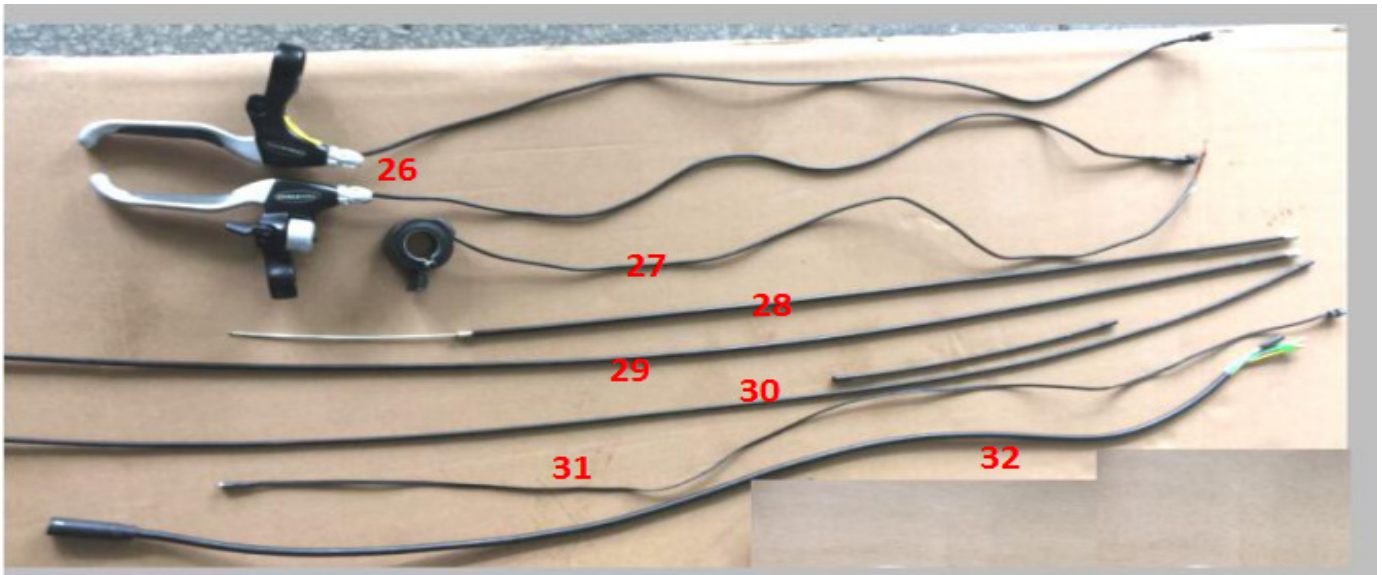

ITEM NO	PARTS NAME	BINTELLI NO.	SPECIFICATION
26	BRAKE LEVER(front and rear)	BB-156	Tektro
27	THROTTLE BAR	BB-20	Wuxing
28	FRONT BRAKE LINE	BB-35	Wuxing
29	REAR BRAKE LINE	BB-36	Wuxing
30	TRANSMISSION CABLE (1long+1short)	BB-37	
31	FRONT LIGHT CABLE	BB-196-1	
32	MOTOR CABLE	BB-152-1	bafang