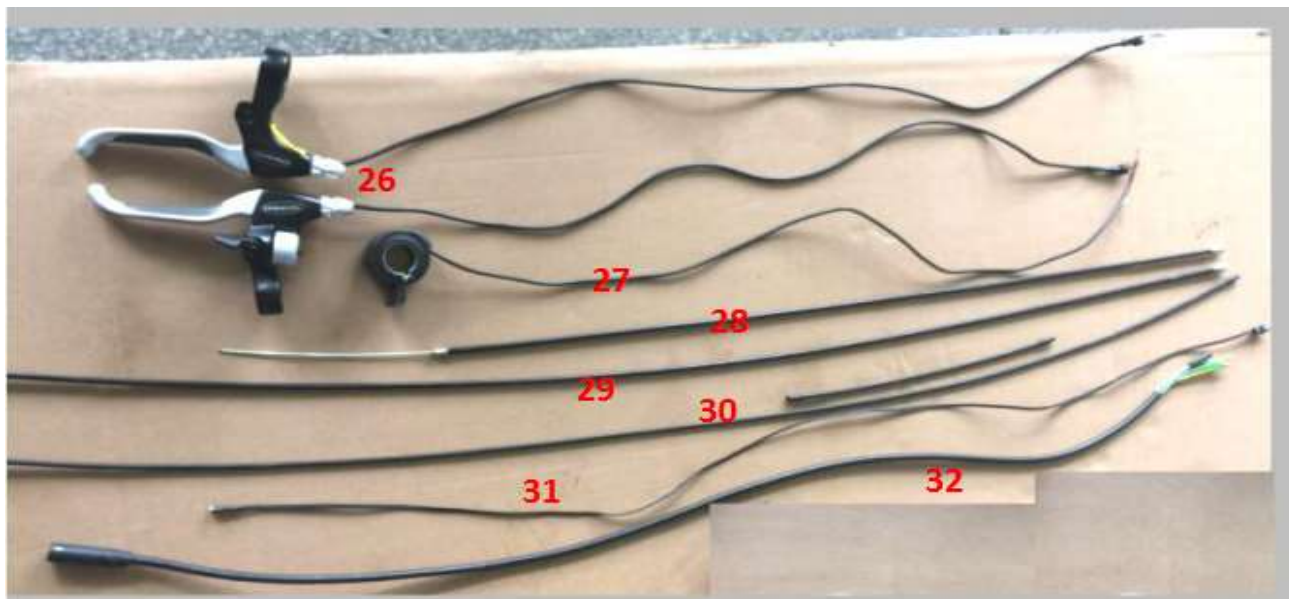

ITEM NO	PARTS NAME	BINTELLI NO.	SPECIFICATION
26	BRAKE LEVER(front and rear)	BB-156	Tektro
27	THROTTLE BAR	BB-20	Wuxing
28	FRONT BRAKE LINE	BB-35	Wuxing
29	REAR BRAKE LINE	BB-36	Wuxing
30	TRANSMISSION CABLE (1long+1short)	BB-37	
31	FRONT LIGHT CABLE	BB-196-1	
32	MOTOR CABLE	BB-152-1	bafang