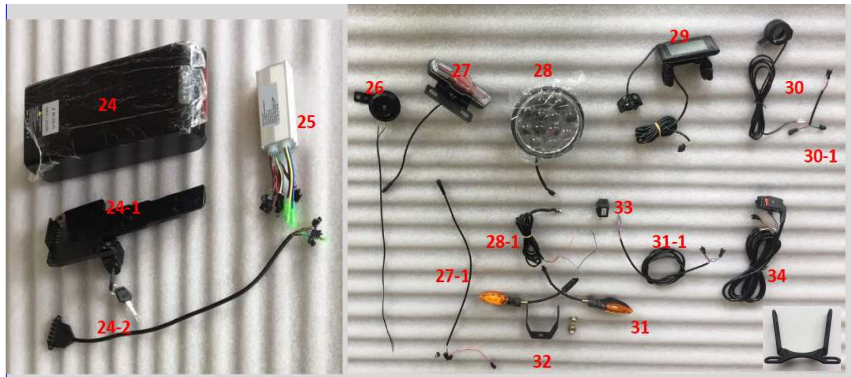

Item	Part name	PART NUMBER	Specification
1	Frame	BB-409	20"
2	Saddle	BB-410	black
3	Rear rack	BB-411	black

Item	Part name	PART NUMBER	Specification
4	Handle bar	BB-412	black
5	Front fork	BB-413	black
5-1	Fork connector (upper)	BB-414	black
5-2	Fork connector (down)	BB-415	black
6	Bowl set	BB-140	
7	Brake lever(left &right)	BB-416	black,106PPDD+BS107/2100mm
8	Grip (left&right)	BB-206	black,Velo
9	Shifter	BB-30	Shimano, 7 Speed
10	Disc brake(front)	BB-417	160/140
11	Disc brake (rear)	BB-418	180/160
12	Lug(for rear derailleur)	BB-419	
13	Rear derailleur	BB-420	Shimano, 7 Speed

Item	Part name	PART NUMBER	Specification
14	Speed sensor	BB-421	12magnet /800mm
15	Kickstand	BB-145	210mm
16	B.B Axle	BB-141	100*170mm, water proof
17	Crank set	BB-142	48T,170mm
19	Pedal	BB-176	
20	Chain	BB-422	7speed/126
21	Mudguard,front wheel	BB-423	black
22	Mudguard,rear wheel	BB-424	black
23	Bracket , Mudguard	BB-425	silver
23-1	hardware, flat, mudguard	BB-426	silver
23-2	hardware, hunch up, mudguard	BB-427	silver

Item	Part name	PART NUMBER	Specification
24	Battery	BB-428	48V10A,chinese battery
24-1	Holder, Battery	BB-429	
24-2	Contactor, Battery	BB-430	
25	Controller	BB-431	48V18A, 9mofest
26	Horn	BB-432	48V
27	Taillight	BB-433	LED
27-1	connect cable, for tail light	BB-434	
28	Headlight	BB-435	LED
28-1	Connect cable, for headlight	BB-436	
29	Display	BB-437	C961
30	Throttle	BB-438	
30-1	connect cable, for throttle	BB-439	
31	Front signal light	BB-440	
31-1	Connect cable, for signal light	BB-441	
32	Holder, Signal light	BB-442	
33	Flash	BB-443	
34	Switch for horn,headlight,signal light	BB-444	
35	Holder, headlight	BB-445	