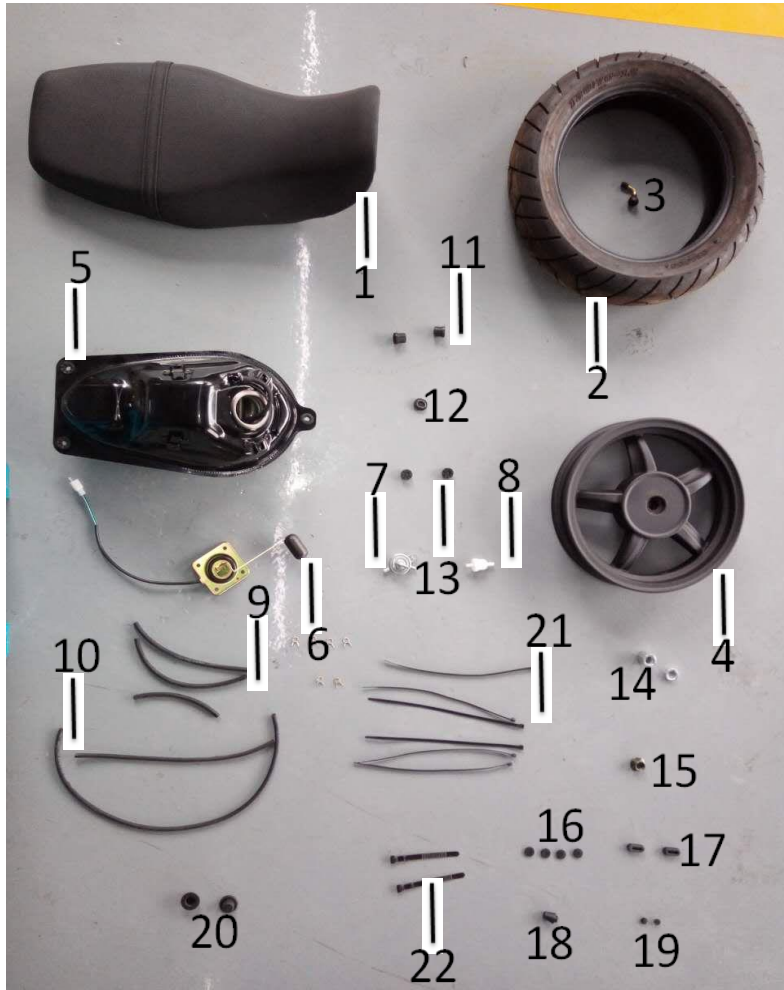

## F2: SHOCK ABSORBER

No	Part No	Description	Qty
1	JHM30201	STEM STEERING	1
2	JHM30202	BEARING OF STEM	2
3	JHM30203	LEFT FRONT ABSOUBER	1
4	JHM30204	RIGHT FRONT ABSOUBER	1
5	JHM30205	REAR ABSOUBER	1
6	JHM30206	REAR ABSOUBER BOLT	1
7	JHM30207	REAR ABSOUBER NUT	1
8	JHM30208	FRONT WHEEL AXLE	1
9	JHM30209	FRONT WHEEL AXLE BUSH	1
10	JHM30210	FRONT WHEEL AXLE CAP	1
11	JHM30211	SET LOCK	1
12	JHM30212	MUFFLER	1
13	JHM30213	FRONT DISC BRAKE PUMP	1
14	JHM30214	FRONT DISC BRAKE PUMP CLIP	1
15	JHM30215	STEM STEERING NUT	1

### F3: HANDLE BAR AND SWITCH

No	Part No	Description	Qty
1	JHM30301	HANDLEBAR	1
2	JHM30302	HANDLEBAR BLOCK,UP	2
3	JHM30303	HANDLEBAR BLOCK,DOWN	2
4	JHM30304	HANDLEBAR BLOCK,UP RUBBER	2
5	JHM30305	HANDLEBAR BLOCK DOWN RUBBER	2
6	JHM30306	GRIP, LH	2
7	JHM30307	GRIP, RH	1
8	JHM30308	BALANCE WEIGHT	1
9	JHM30309	UPPER PLATE	1
10	JHM30310	UPPER PLATE BOLT	1
11	JHM30311	LEFT SWITCH	1
12	JHM30312	RIGHT SWITCH	1
13	JHM30313	MIRROR LH	1
14	JHM30314	MIRROR RH	1
15	JHM30315	CLUTCH	1
16	JHM30316	CABLE, THROTTLE	1
17	JHM30317	SEAT LOCK CABLE	1
18	JHM30318	REAR BRAKE CABLE	1
19	JHM30319	ROTARY GEAR	1
20	JHM30320	HANDLEBAR BLOCK ,UP,BOLT	4
21	JHM30321	HANDLEBAR BLOCK DOWN GASKET	2
22	JHM30322	HANDLEBAR BLOCK DOWN NUT	2

## F4: Seat and Fuel Tank and Wheels

No	Part No	Description	Qty
1	JHM30401	SEAT	1
2	JHM30402	REAR TIRE	1
3	JHM30403	TIRE AIR VALVE	1
4	JHM30404	REAR WHEEL	1
5	JHM30405	FUEL TANK	1
6	JHM30406	FUEL SENSOR	1
7	JHM30407	FUEL SWITCH	1
8	JHM30408	SMALL FUEL CUP	1
9	JHM30409	FUEL PIPE	3
10	JHM30410	AIR PIPE	2
11	JHM30411	FUEL TANK FRONT FIXING RUBBER	2
12	JHM30412	FUEL TANK COVER FIXING RUBBER	1
13	JHM30413	FUEL TANK REAR FIXING RUBBER	2
14	JHM30414	REAR WHEEL BUSH	2
15	JHM30415	REAR WHEEL NUT	1
16	JHM30416	L&R FRONT COVER RUBBER RING	4
17	JHM30417	L&R PROTECTION COVER RUBBER RING	2
18	JHM30418	REAR LICENSE FIXING RUBBER	1
19	JHM30419	UPPER BLOCK WATERPROOF RUBBER	4
20	JHM30420	HEADLIGHT FIXING RUBBER	2
21	JHM30421	TIE	6
22	JHM30422	TIE FOR HANDLEBAR	2