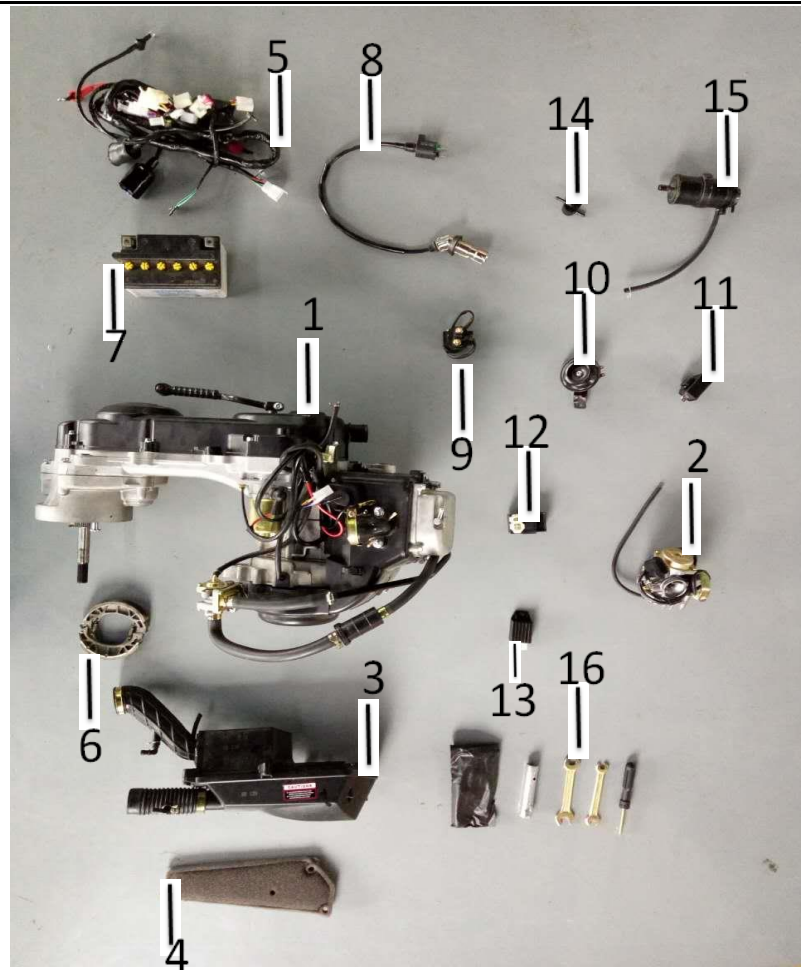

## F4: Seat and Fuel Tank and Wheels

No	Part No	Description	Qty
1	JHM30401	SEAT	1
2	JHM30402	REAR TIRE	1
3	JHM30403	TIRE AIR VALVE	1
4	JHM30404	REAR WHEEL	1
5	JHM30405	FUEL TANK	1
6	JHM30406	FUEL SENSOR	1
7	JHM30407	FUEL SWITCH	1
8	JHM30408	SMALL FUEL CUP	1
9	JHM30409	FUEL PIPE	3
10	JHM30410	AIR PIPE	2
11	JHM30411	FUEL TANK FRONT FIXING RUBBER	2
12	JHM30412	FUEL TANK COVER FIXING RUBBER	1
13	JHM30413	FUEL TANK REAR FIXING RUBBER	2
14	JHM30414	REAR WHEEL BUSH	2
15	JHM30415	REAR WHEEL NUT	1
16	JHM30416	L&R FRONT COVER RUBBER RING	4
17	JHM30417	L&R PROTECTION COVER RUBBER RING	2
18	JHM30418	REAR LICENSE FIXING RUBBER	1
19	JHM30419	UPPER BLOCK WATERPROOF RUBBER	4
20	JHM30420	HEADLIGHT FIXING RUBBER	2
21	JHM30421	TIE	6
22	JHM30422	TIE FOR HANDLEBAR	2

## F5: PLASTIC PARTS-1

No	Part No	Description	Qty
1	JHM30501	FUEL TANK UPPER	1
2	JHM30502	FUEL TANK DOWN	1
3	JHM30503	FRAME FRONT FENDER	1
4	JHM30504	FRAME BOTTOM PLATE	1
5	JHM30505	FUEL TANK COVER,LEFT	1
6	JHM30506	FUEL TANK COVER,RIGHT	1
7	JHM30507	LEFT CONNECTION BLOCK UPPER	1
8	JHM30508	LEFT CONNECTION BLOCK DOWN	1
9	JHM30509	RIGHT CONNECTION BLOCK UPPER	1
10	JHM30510	RIGHT CONNECTION BLOCK DOWN	1
11	JHM30511	FRAME FRONT FENDER CONNECTION PLATE,LEFT	1
12	JHM30512	FRAME FRONT FENDER CONNECTION PLATE,RIGHT	1
13	JHM30513	SEAT LOCK BOX	1
14	JHM30514	REAR WHEEL FENDER	1
15	JHM30515	REAR FENDER ,DOWN	1
16	JHM30516	REAR FENDER ,UPPER	1

# F7: ENGINE

No	Part No	Description	Qty
1	10000-SQ5A-9000-CC	ENGINE ASSY	1
2	16100-AEA1-0000	CABURETER	1
3	17200-B08-E100-J	AIR FILTER	1
4	17211-B08-9100-J	AIR FILTER ELEMENT	1
5	JHM30705	MAIN CABLE	1
6	4312A-DGW-E000-J	BRAKE SHOE	1
7	31500-AEA1-0000-J	BATTERY	1
8	35850-XF-9000-A/B-J	HIGH PRESSURE BAG	1
9	38300-XF-9000-J	RELAY	1
10	JHM30710	HORN	1
11	JHM30711	FLASHOR	1
12	30410-DGW-E000-J	CDI	1
13	31600-DGW-E000-J	REGULATOR	1
14	JHM30714	DUMP VALVE	1
15	JHM30715	CARBON TANK	1
16	JHM30716	TOOLS	1