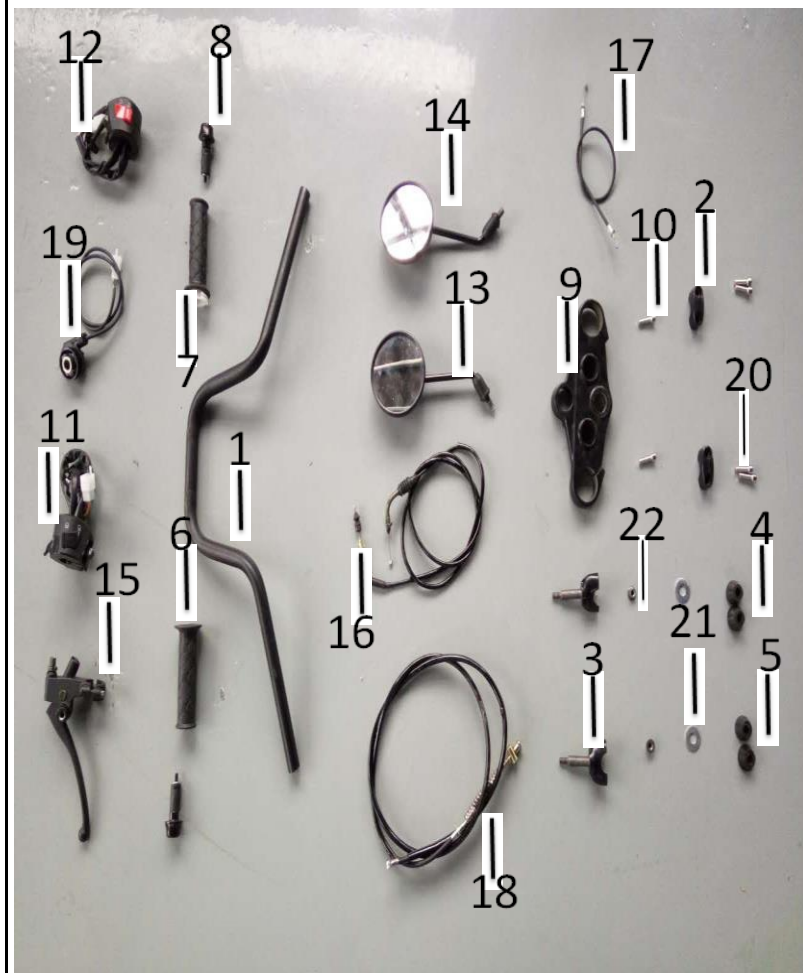

## Beast Parts List

Last Revision 5/18/17

Bintelli Scooters  
620 Dobbin Road  
Charleston, SC 29414  
(843) 531-6833 Phone  
(843) 556-4080 Fax  
[www.BintelliScooters.com](http://www.BintelliScooters.com)

## F2: SHOCK ABSORBER

No	Part No	Description	Qty
1	JHM30201	STEM STEERING	1
2	JHM30202	BEARING OF STEM	2
3	JHM30203	LEFT FRONT ABSOUBER	1
4	JHM30204	RIGHT FRONT ABSOUBER	1
5	JHM30205	REAR ABSOUBER	1
6	JHM30206	REAR ABSOUBER BOLT	1
7	JHM30207	REAR ABSOUBER NUT	1
8	JHM30208	FRONT WHEEL AXLE	1
9	JHM30209	FRONT WHEEL AXLE BUSH	1
10	JHM30210	FRONT WHEEL AXLE CAP	1
11	JHM30211	SET LOCK	1
12	JHM30212	MUFFLER	1
13	JHM30213	FRONT DISC BRAKE PUMP	1
14	JHM30214	FRONT DISC BRAKE PUMP CLIP	1
15	JHM30215	STEM STEERING NUT	1

### F3: HANDLE BAR AND SWITCH

No	Part No	Description	Qty
1	JHM30301	HANDLEBAR	1
2	JHM30302	HANDLEBAR BLOCK,UP	2
3	JHM30303	HANDLEBAR BLOCK,DOWN	2
4	JHM30304	HANDLEBAR BLOCK,UP RUBBER	2
5	JHM30305	HANDLEBAR BLOCK DOWN RUBBER	2
6	JHM30306	GRIP, LH	2
7	JHM30307	GRIP, RH	1
8	JHM30308	BALANCE WEIGHT	1
9	JHM30309	UPPER PLATE	1
10	JHM30310	UPPER PLATE BOLT	1
11	JHM30311	LEFT SWITCH	1
12	JHM30312	RIGHT SWITCH	1
13	JHM30313	MIRROR LH	1
14	JHM30314	MIRROR RH	1
15	JHM30315	CLUTCH	1
16	JHM30316	CABLE, THROTTLE	1
17	JHM30317	SEAT LOCK CABLE	1
18	JHM30318	REAR BRAKE CABLE	1
19	JHM30319	ROTARY GEAR	1
20	JHM30320	HANDLEBAR BLOCK ,UP,BOLT	4
21	JHM30321	HANDLEBAR BLOCK DOWN GASKET	2
22	JHM30322	HANDLEBAR BLOCK DOWN NUT	2