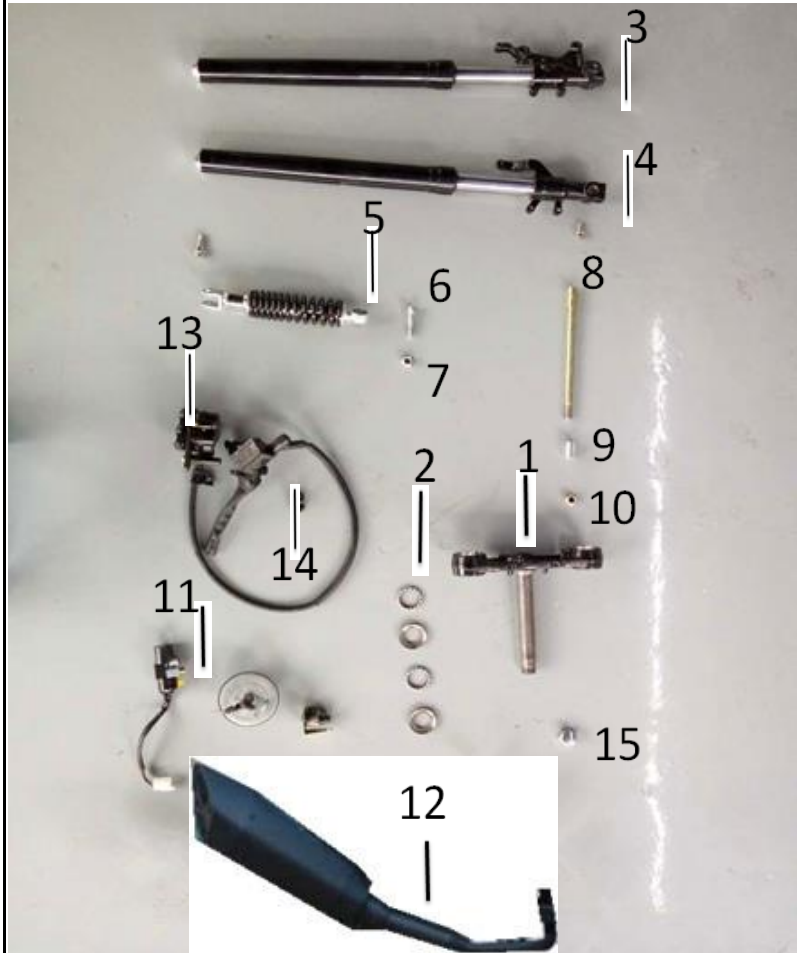

## Beast Parts List

Last Revision 5/18/17

Bintelli Scooters  
620 Dobbin Road  
Charleston, SC 29414  
(843) 531-6833 Phone  
(843) 556-4080 Fax  
[www.BintelliScooters.com](http://www.BintelliScooters.com)

## F2: SHOCK ABSORBER

No	Part No	Description	Qty
1	JHM30201	STEM STEERING	1
2	JHM30202	BEARING OF STEM	2
3	JHM30203	LEFT FRONT ABSOUBER	1
4	JHM30204	RIGHT FRONT ABSOUBER	1
5	JHM30205	REAR ABSOUBER	1
6	JHM30206	REAR ABSOUBER BOLT	1
7	JHM30207	REAR ABSOUBER NUT	1
8	JHM30208	FRONT WHEEL AXLE	1
9	JHM30209	FRONT WHEEL AXLE BUSH	1
10	JHM30210	FRONT WHEEL AXLE CAP	1
11	JHM30211	SET LOCK	1
12	JHM30212	MUFFLER	1
13	JHM30213	FRONT DISC BRAKE PUMP	1
14	JHM30214	FRONT DISC BRAKE PUMP CLIP	1
15	JHM30215	STEM STEERING NUT	1

### F3: HANDLE BAR AND SWITCH

No	Part No	Description	Qty
1	JHM30301	HANDLEBAR	1
2	JHM30302	HANDLEBAR BLOCK,UP	2
3	JHM30303	HANDLEBAR BLOCK,DOWN	2
4	JHM30304	HANDLEBAR BLOCK,UP RUBBER	2
5	JHM30305	HANDLEBAR BLOCK DOWN RUBBER	2
6	JHM30306	GRIP, LH	2
7	JHM30307	GRIP, RH	1
8	JHM30308	BALANCE WEIGHT	1
9	JHM30309	UPPER PLATE	1
10	JHM30310	UPPER PLATE BOLT	1
11	JHM30311	LEFT SWITCH	1
12	JHM30312	RIGHT SWITCH	1
13	JHM30313	MIRROR LH	1
14	JHM30314	MIRROR RH	1
15	JHM30315	CLUTCH	1
16	JHM30316	CABLE, THROTTLE	1
17	JHM30317	SEAT LOCK CABLE	1
18	JHM30318	REAR BRAKE CABLE	1
19	JHM30319	ROTARY GEAR	1
20	JHM30320	HANDLEBAR BLOCK ,UP,BOLT	4
21	JHM30321	HANDLEBAR BLOCK DOWN GASKET	2
22	JHM30322	HANDLEBAR BLOCK DOWN NUT	2

# F7: ENGINE

No	Part No	Description	Qty
1	10000-SQ5A-9000-CC	ENGINE ASSY	1
2	16100-AEA1-0000	CABURETER	1
3	17200-B08-E100-J	AIR FILTER	1
4	17211-B08-9100-J	AIR FILTER ELEMENT	1
5	JHM30705	MAIN CABLE	1
6	4312A-DGW-E000-J	BRAKE SHOE	1
7	31500-AEA1-0000-J	BATTERY	1
8	35850-XF-9000-A/B-J	HIGH PRESSURE BAG	1
9	38300-XF-9000-J	RELAY	1
10	JHM30710	HORN	1
11	JHM30711	FLASHOR	1
12	30410-DGW-E000-J	CDI	1
13	31600-DGW-E000-J	REGULATOR	1
14	JHM30714	DUMP VALVE	1
15	JHM30715	CARBON TANK	1
16	JHM30716	TOOLS	1