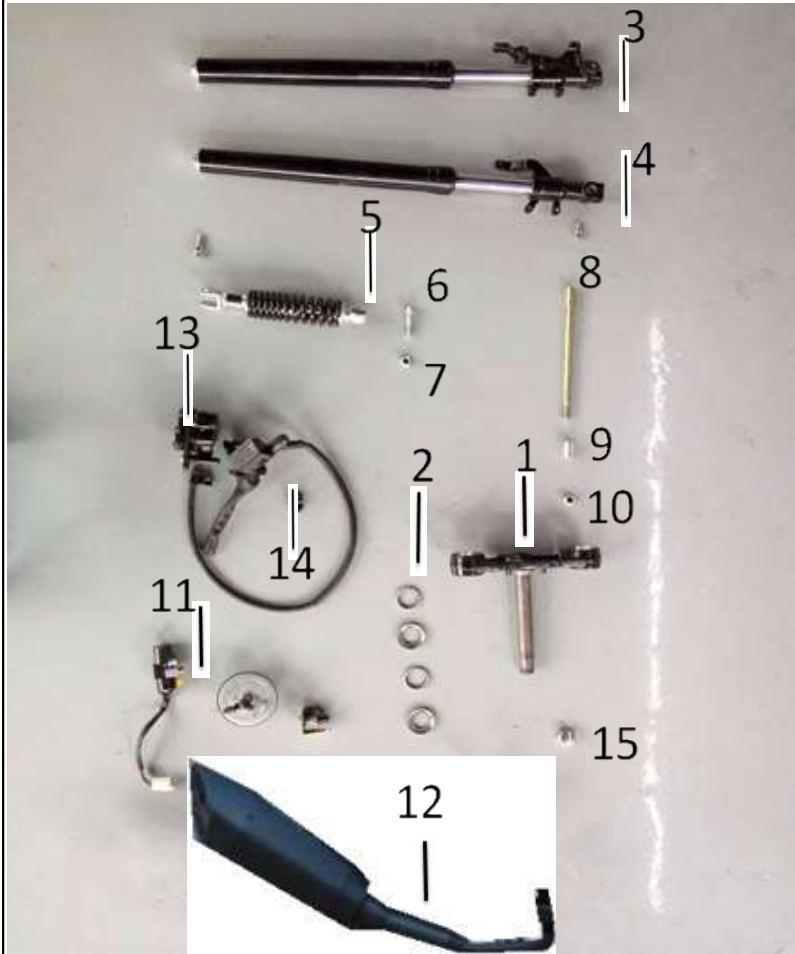

F2: SHOCK ABSORBER

No	Part Number (Vin starts with LLO)	Part Number (Vin starts with LLP)	Description	Qty
1	JHM30201	JHM30201	Triple Tree	1
2	JHM30202	JHM30202	Triple Tree Bearings	1
3	JHM30203	JHM30203	Right Shock Absorber	1
4	JHM30204	JHM30204	Left Shock Absorber	1
5	GST30205	JHM30205	Rear Shock Absorber	1
6	JHM30206	JHM30206	Rear Shock Absorber Bolt	1
7	JHM30207	JHM30207	Rear Shock Absorber Nut	1
8	JHM30208	JHM30208	Front Wheel Axle	1
9	JHM30209	JHM30209	Front Wheel Axle Bushine	1
10	JHM30210	JHM30210	Front Wheel Axle Cap	1
11	GST30211	JHM30211	Ignition lock Set	1
12	GST30212	JHM30212	Muffler	1
13	JHM30213	JHM30213	Front Brake Assembly	1
14	JHM30214	JHM30214	Brake Hose Clip	1
15	JHM30215	JHM30215	Steering Stem Nut	1
	JHM30216	JHM30216	Muffler Cover	1
	JHM30217	JHM30217	Bent Pipe	1