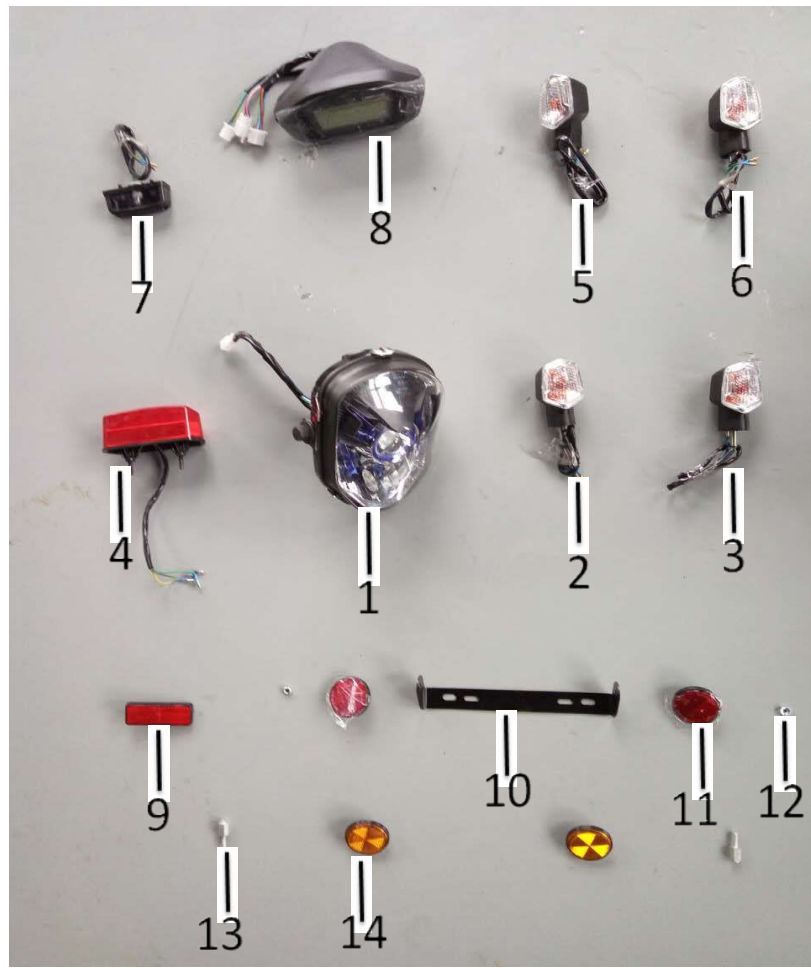

F8: LIGHTS AND METER

No	Part Number (Vin starts with LLO)	Part Number (Vin starts with LLP)	Description	Qty
1	JHM30801	JHM30801	Headlight Assembly	1
2	JHM30802	JHM30802	Front Left Turn Signal	1
3	JHM30803	JHM30803	Front Right Turn Signal	1
4	JHM30804	JHM30804	Rear Brake Light	1
5	JHM30805	JHM30805	Rear Left Turn Signal	1
6	JHM30806	JHM30806	Rear Right Turn Signal	1
7	JHM30807	JHM30807	License Plate Light	1
8	JHM30808	JHM30808	Speedometer	1
9	GST2018F350037	GST2018F350037	Reflector (Red Rectangle)	1
10	GST2018F350038	GST2018F350038	License Plate Bracket	1
11	JHM30811	JHM30811	Reflector (Red Round)	2
12	JHM30812	JHM30812	Reflector Nut	2
13	JHM30813	JHM30813	Reflector Cap	2
14	GST2018F350035	GST2018F350035	Reflector (Orange, Round)	2
	34901-F35-9000-Y	34901-F35-9000-Y	Headlight Bulb	1