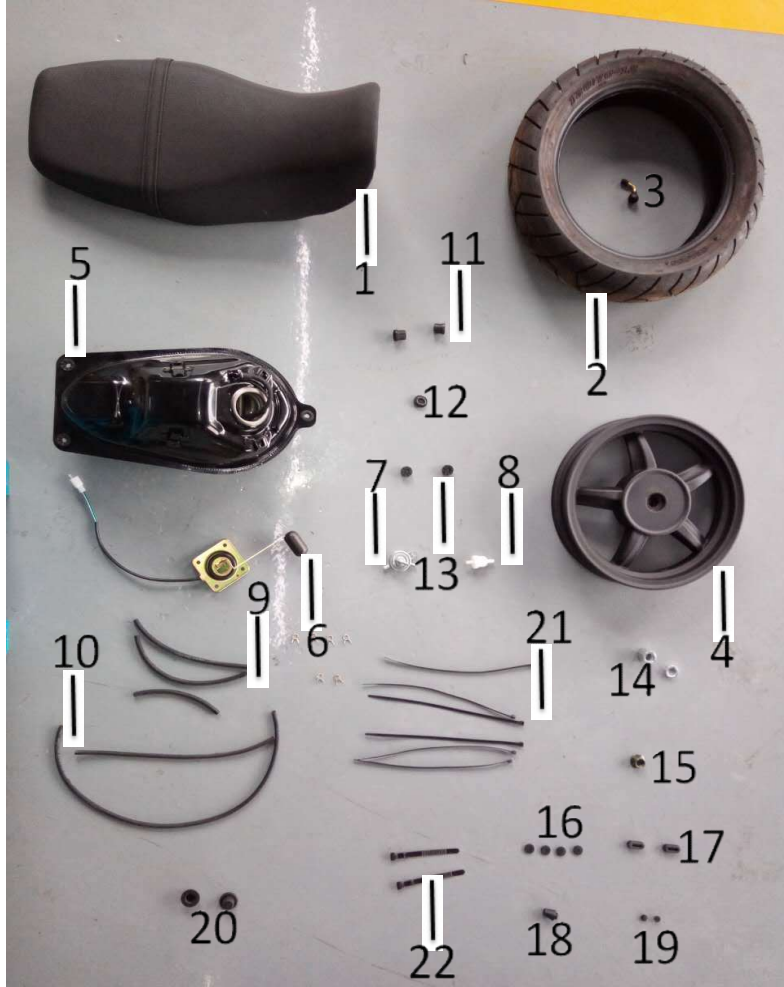

F4: Seat and Fuel Tank and Wheels

No	Part Number (Vin starts with LLO)	Part Number (Vin starts with LLP)	Description	Qty
1	JHM30401	JHM30401	Seat	1
2	GST30402	GST2018F350060	Rear Tire	1
3	GST2018F350062	GST2018F350062	Valve Stem	1
4	JHM30404	JHM30404	Rear Rim (Wheel)	1
5	JHM30405	JHM30405	Fuel Tank	1
6	JHM30406	JHM30406	Fuel Sensor	1
7	GST2018F350091	GST2018F350091	Fuel Petcock	1
8	GST2018F350090	GST2018F350090	Fuel Filter (In-Line)	1
9	GST2018F350084	GST2018F350084	Fuel Line	3
10	GST2018F350086	GST2018F350086	Vacuum Line	2
11	JHM30411	JHM30411	Fuel Tank Front Rubber	2
12	JHM30412	JHM30412	Fuel Tank Cover Rubber	1
13	JHM30413	JHM30413	Fuel Tank Rear Rubber	2
14	JHM30414	JHM30414	Rear Wheel Bushing	2
15	JHM30415	JHM30415	Rear Nut	1
16	JHM30416	JHM30416	Left and Right Cover Ring	4
17	JHM30417	JHM30417	Left and Right Protection Rubber Ring	2
18	JHM30418	JHM30418	Rear License Plate Fixing Rubber	1
19	JHM30419	JHM30419	Upper Block Water Proof Rubber	4
20	JHM30420	JHM30420	Headlight Fixing Rubber	2
21	JHM30421	JHM30421	Tie	6
22	JHM30422	JHM30422	Tie	2