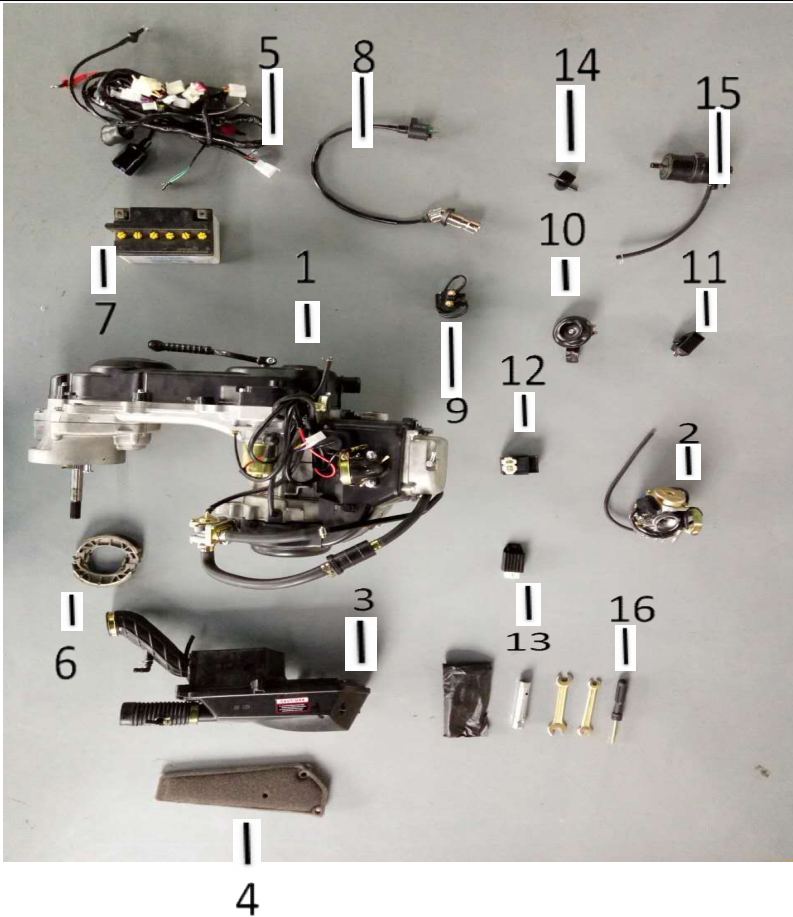

F7: ENGINE

No	Part Number (Vin starts with LLO)	Part Number (Vin starts with LLP)	Description	Qty
1	JHM30701	JHM30701	Engine	1
2	Carburetor-1-J	Carburetor-1-J	49cc Carburetor	1
3	GST30703	GST2018F350094	Air Box	1
4	GST30704	17211-B08-9100-J	Air Filter element	1
5	GST30705	JHM30705	MAIN CABLE	1
6	4312A-DGW-9000-J	4312A-DGW-9000-J	Brake Shoes	1
7	GST2018F350116	GST2018F350116	Battery	1
8	GST2018F350079	GST2018F350079	Ignition Coil	1
9	GST2018F350076	GST2018F350076	Starter Solenoid	1
10	GST2018F350074	GST2018F350074	Horn	1
11	KM2018Pollo0075	KM2018Pollo0075	Flasher Relay	1
12	GST2018F350077	GST2018F350077	CDI	1
13	GST2018F350075	31600-DGW-E000-J	Voltage Regulator	1
14	17560-AEA1-0000	17560-AEA1-0000	Dumping Valve	1
15	JHM30715	JHM30715	Carbon Tank	1
16	KW2017TR0119	KW2017TR0119	Tool kit	1
	JHM30717	JHM30717	Battery Tie Down (not imaged)	1