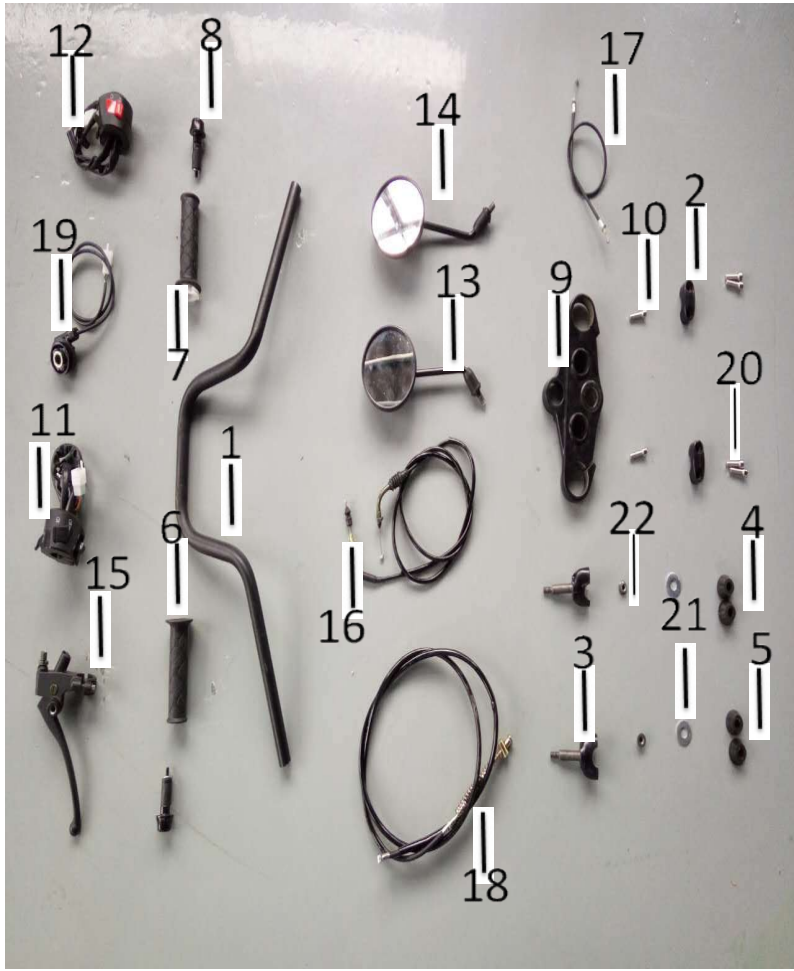

F3: HANDLE BAR AND SWITCH

No	Part Number (Vin starts with LLO)	Part Number (Vin starts with LLP)	Description	Qty
1	JHM30301	JHM30301	Handlebar	1
2	JHM30302	JHM30302	Upper Handlebar Clamp	2
3	JHM30303	JHM30303	Lower Handlebar Clamp	2
4	JHM30304	JHM30304	Beast Handlbar Clamp Rubber	2
5	JHM30304	JHM30304	Beast Handlbar Clamp Rubber	2
6	JHM30306	JHM30306	Left Grip	2
7	JHM30307	JHM30307	Right Grip (Throttle Grip)	1
8	JHM30308	JHM30308	Balance Weight	1
9	JHM30309	JHM30309	Upper Triple Tree Plate	1
10	JHM30310	JHM30310	Upper Triple Tree Bolt	1
11	GST30311	JHM30311	Left Switch Assembly	1
12	GST30312	JHM30312	Right Switch Assembly	1
13	JHM30313	JHM30313	Left Mirror	1
14	JHM30314	JHM30314	Right Mirror	1
15	GST30315	JHM30315	Beast Rear Brake Lever Assembly	1
16	JHM30316	JHM30316	Throttle Cable	1
17	JHM30317	JHM30317	Seat Lock Cable	1
18	JHM30318	JHM30318	Rear Brake Cable	1
19	JHM30319	JHM30319	Speedometer Wire and Gear Assembly	1
20	JHM30320	JHM30320	Bar Clamp Bolt	4
21	JHM30321	JHM30321	Bar Clamp Washer	2
22	JHM30322	JHM30322	Bar Clamp Nut	2