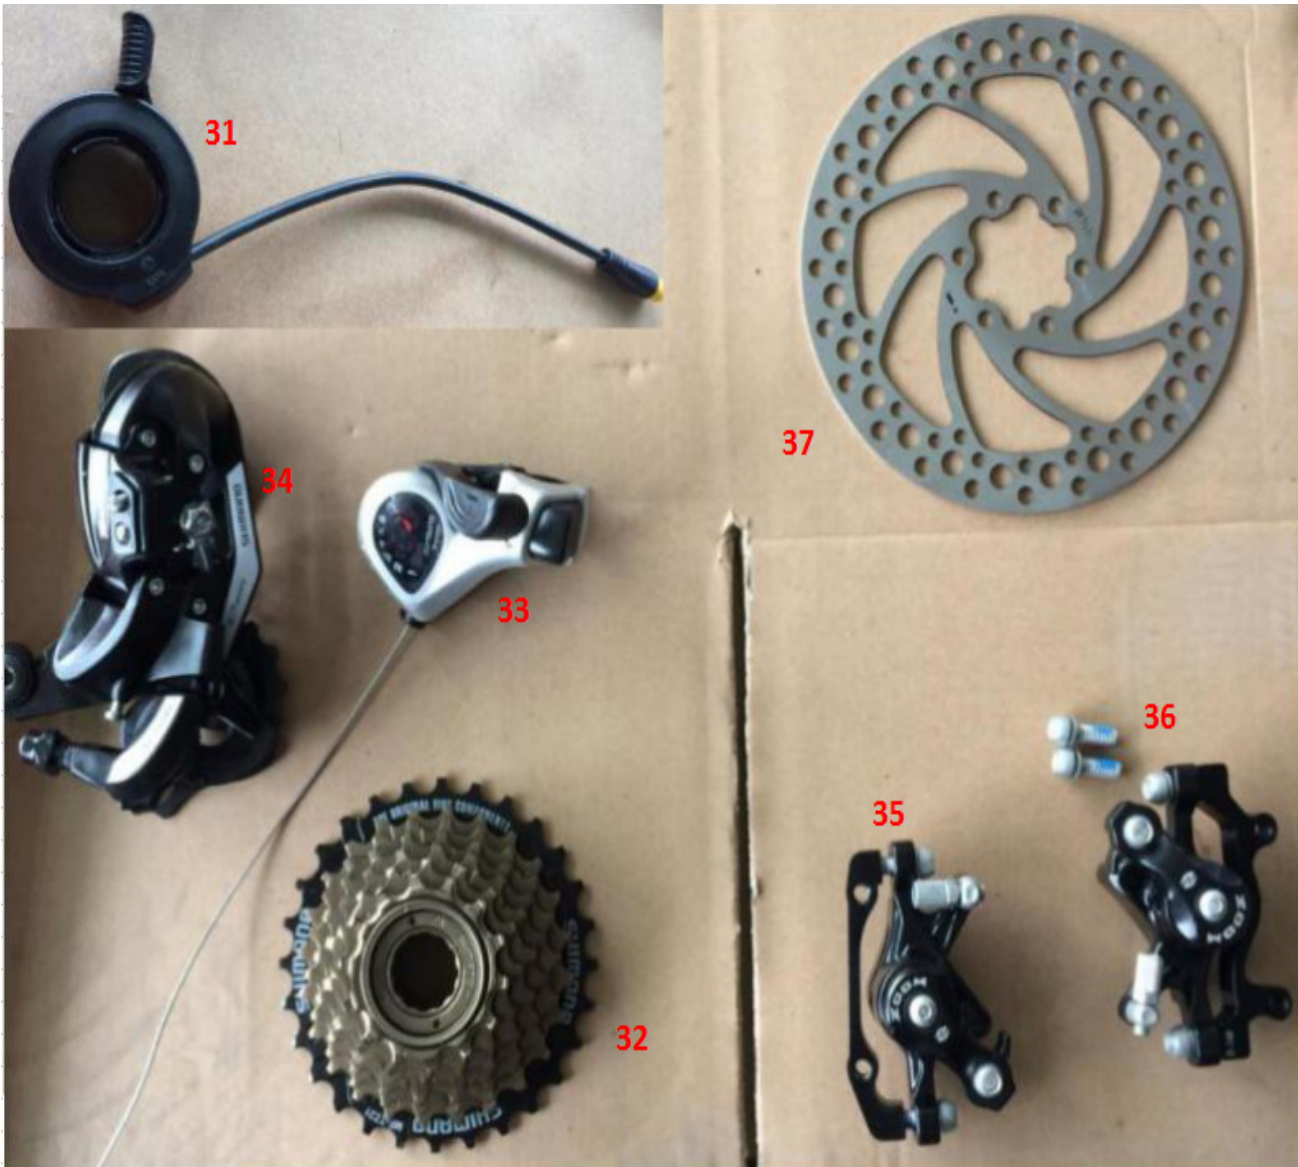

ITEM NO.	PARTS NAME	BINTELLI NO.	SPECIFICATION
31	THROTTLE BAR	BB-20-B1	Thumb throttle, Wuxing
32	FLYING WHEEL	BB-29	Shimano
33	SHIFTER	BB-30	Shimano,7speed
34	REAR DERAILLEUR	BB-31	Shimano,7speed,TX55
35	REAR DISC BRAKE	BB-12	promax
36	FRONT DISC BRAKE	BB-13	promax
37	DISC BRAKE PLATE	BB-13-1	promax,160mm