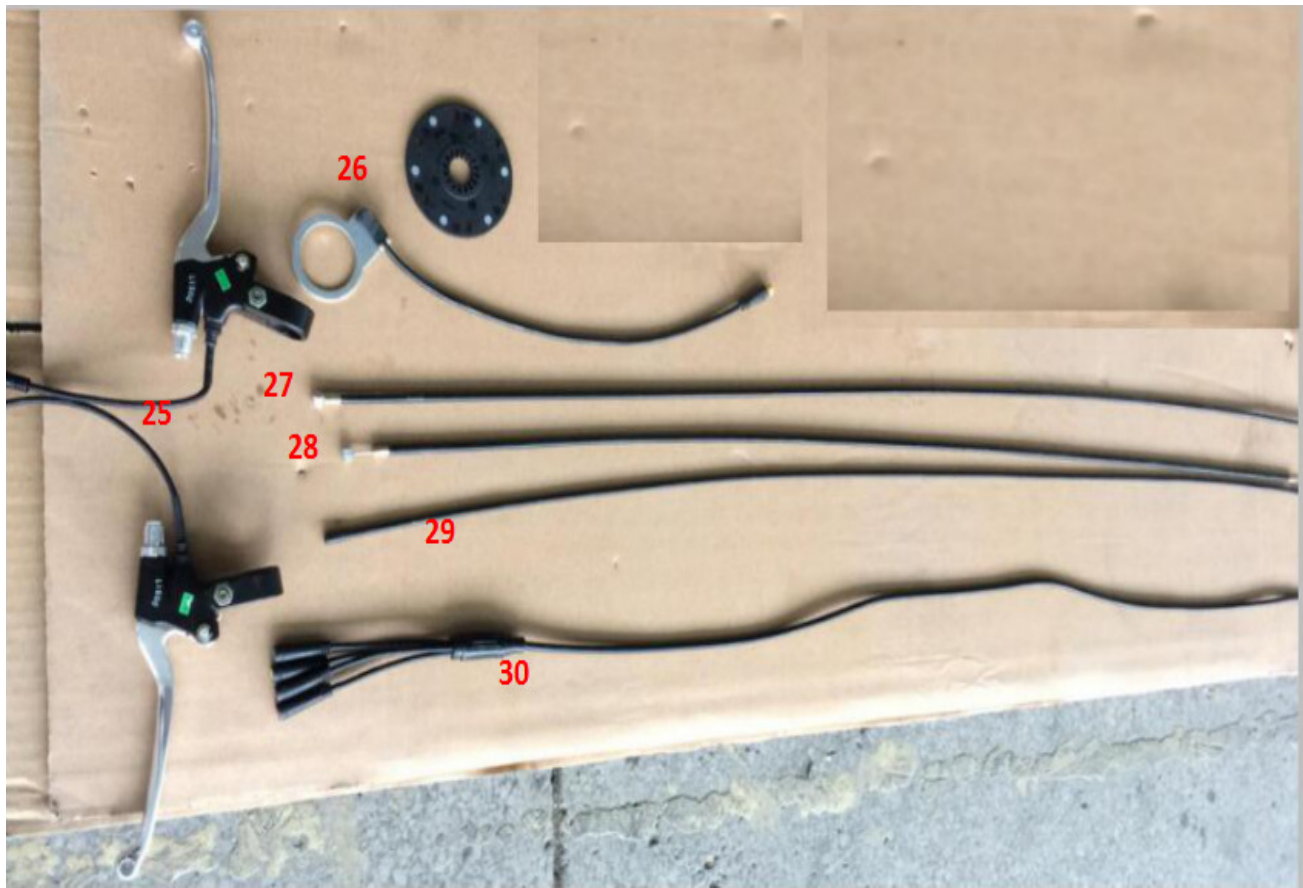

Bintelli B1 Electric Bicycle Parts Manual

**620 Dobbin Road
Charleston, SC 29414
(843)531-6833**

**www.BintelliBicycles.com
www.BintelliParts.com**

ITEM NO.	PARTS NAME	BINTELLI NO.	SPECIFICATION
1	FRAME	BB-46	Aluminum 6061,26"
2	Hook,Frame	BB-46-1	Silver
3	SADDLE	BB-40	black
4	SEAT POST with suspension	BB-08	promax, Φ 31.8mm,black
5	SEAT POST CLAMP	BB-11	black

ITEM NO.	PARTS NAME	BINTELLI NO.	SPECIFICATION
16	BATTERY	BB-69	36V,10Ah,black,JKBA
17	BATTERY BOX BRACKET	BB-69-1	Aluminum
18	CONTROLLER	BB-63	36V13A,TG
19	MOTOR	BB-62	36V,350W,XOFO

20

21

22

23

24

ITEM NO.	PARTS NAME	BINTELLI NO.	SPECIFICATION
20	CHAIN	BB-61	
21	B.B.AXLE	BB-51	
22	CRANK	BB-52	52teeth
23	PEDAL(left and right)	BB-42	alluminum, black
24	KICK STAND	BB-145	black

ITEM NO.	PARTS NAME	BINTELLI NO.	SPECIFICATION
25	BRAKE LEVER(Front and rear)	BB-21	Wuxing
26	PAS SENSOR	BB-64	1:1 PAS,6magnet
27	FRONT BRAKE LINE	BB-35	Wuxing
28	REAR BRAKE LINE	BB-36	Wuxing
29	TRANSMISSION CABLE	BB-37	
30	MAIN CABLE	BB-62-1	Integrated