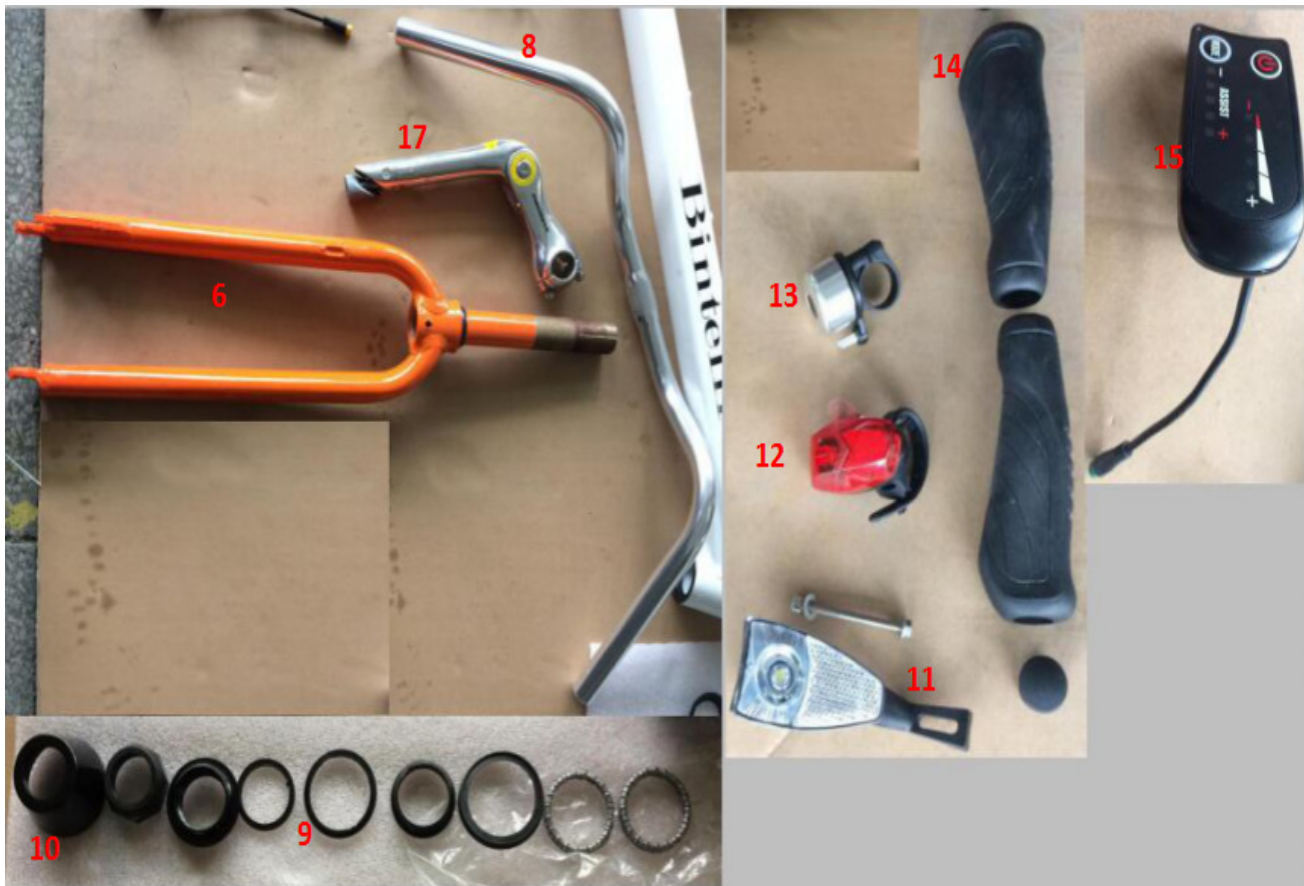

Bintelli B1 Electric Bicycle Parts Manual

**620 Dobbin Road
Charleston, SC 29414
(843)531-6833**

**www.BintelliBicycles.com
www.BintelliParts.com**

ITEM NO.	PARTS NAME	BINTELLI NO.	SPECIFICATION
1	FRAME	BB-46	Aluminum 6061,26"
2	Hook,Frame	BB-46-1	Silver
3	SADDLE	BB-40	black
4	SEAT POST with suspension	BB-08	promax, Φ 31.8mm,black
5	SEAT POST CLAMP	BB-11	black

ITEM NO.	PARTS NAME	BINTELLI NO.	SPECIFICATION
6	FRONT FORK	BB-47	Aluminum
7	HANDLEBAR STEM, Ajustable	BB-48	Aluminum
8	HANDLEBAR	BB-49	Aluminum
9	HEAD BOWL SET	BB-50	
10	FORK PARTS,CAP		Aluminum, black
11	FRONT LIGHT	BB-8193	Spaninga, with switch on/off on light
12	REAR LIGHT	BB-200	Led, on seat post
13	RING	BB-87	
14	HANDLEBAR GRIP(L&R)	BB-206	Velo, black, same as M1
15	DISPLAY	BB-822	LED,Kingmeter, not connect to front light

ITEM NO.	PARTS NAME	BINTELLI NO.	SPECIFICATION
16	BATTERY	BB-69	36V,10Ah,black,JKBA
17	BATTERY BOX BRACKET	BB-69-1	Aluminum
18	CONTROLLER	BB-63	36V13A,TG
19	MOTOR	BB-62	36V,350W,XOFO

20

21

22

23

24

ITEM NO.	PARTS NAME	BINTELLI NO.	SPECIFICATION
20	CHAIN	BB-61	
21	B.B.AXLE	BB-51	
22	CRANK	BB-52	52teeth
23	PEDAL(left and right)	BB-42	alluminum, black
24	KICK STAND	BB-145	black

ITEM NO.	PARTS NAME	BINTELLI NO.	SPECIFICATION
38	TIRE	BB-77	26X2.35, Kenda
39	INNER TUBE	BB-78	26X2.35, Kenda
40	LINER BAND	BB-79	
41	FRONT FENDER	BB-186	Plastic, black
42	REAR FENDER	BB-190	Plastic, black
43	FENDER HOLDER	BB-190-1	Steel,silver
44	RIM	BB-71	26" ,Aluminum,Prowell