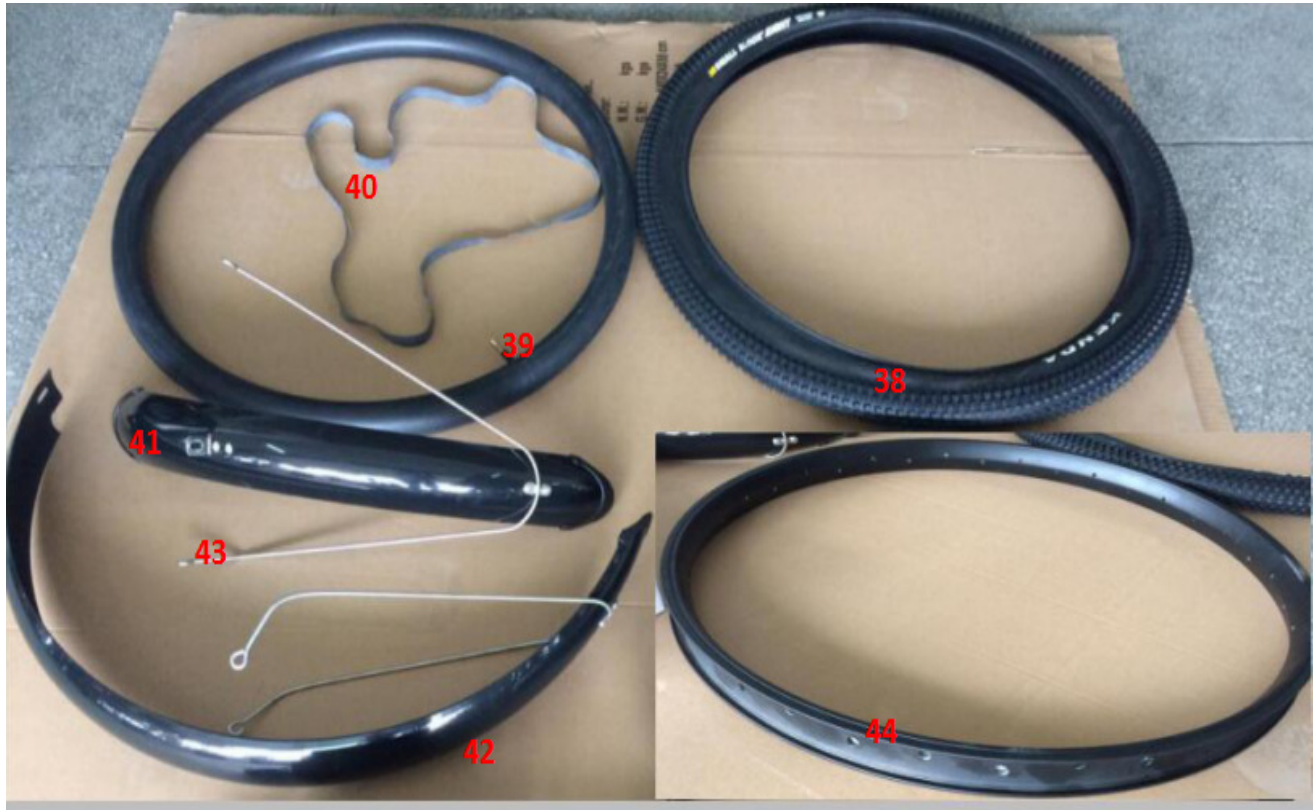

ITEM NO.	PARTS NAME	BINTELLI NO.	SPECIFICATION
6	FRONT FORK	BB-47	Aluminum
7	HANDLEBAR STEM, Ajustable	BB-48	Aluminum
8	HANDLEBAR	BB-49	Aluminum
9	HEAD BOWL SET	BB-50	
10	FORK PARTS,CAP		Aluminum, black
11	FRONT LIGHT	BB-8193	Spaninga, with switch on/off on light
12	REAR LIGHT	BB-200	Led, on seat post
13	RING	BB-87	
14	HANDLEBAR GRIP(L&R)	BB-206	Velo, black, same as M1
15	DISPLAY	BB-822	LED,Kingmeter, not connect to front light

ITEM NO.	PARTS NAME	BINTELLI NO.	SPECIFICATION
16	BATTERY	BB-69	36V,10Ah,black,JKBA
17	BATTERY BOX BRACKET	BB-69-1	Aluminum
18	CONTROLLER	BB-63	36V13A,TG
19	MOTOR	BB-62	36V,350W,XOFO

20

21

22

23

24

ITEM NO.	PARTS NAME	BINTELLI NO.	SPECIFICATION
20	CHAIN	BB-61	
21	B.B.AXLE	BB-51	
22	CRANK	BB-52	52teeth
23	PEDAL(left and right)	BB-42	alluminum, black
24	KICK STAND	BB-145	black

ITEM NO.	PARTS NAME	BINTELLI NO.	SPECIFICATION
25	BRAKE LEVER(Front and rear)	BB-21	Wuxing
26	PAS SENSOR	BB-64	1:1 PAS,6magnet
27	FRONT BRAKE LINE	BB-35	Wuxing
28	REAR BRAKE LINE	BB-36	Wuxing
29	TRANSMISSION CABLE	BB-37	
30	MAIN CABLE	BB-62-1	Integrated

ITEM NO.	PARTS NAME	BINTELLI NO.	SPECIFICATION
38	TIRE	BB-77	26X2.35, Kenda
39	INNER TUBE	BB-78	26X2.35, Kenda
40	LINER BAND	BB-79	
41	FRONT FENDER	BB-186	Plastic, black
42	REAR FENDER	BB-190	Plastic, black
43	FENDER HOLDER	BB-190-1	Steel,silver
44	RIM	BB-71	26" ,Aluminum,Prowell