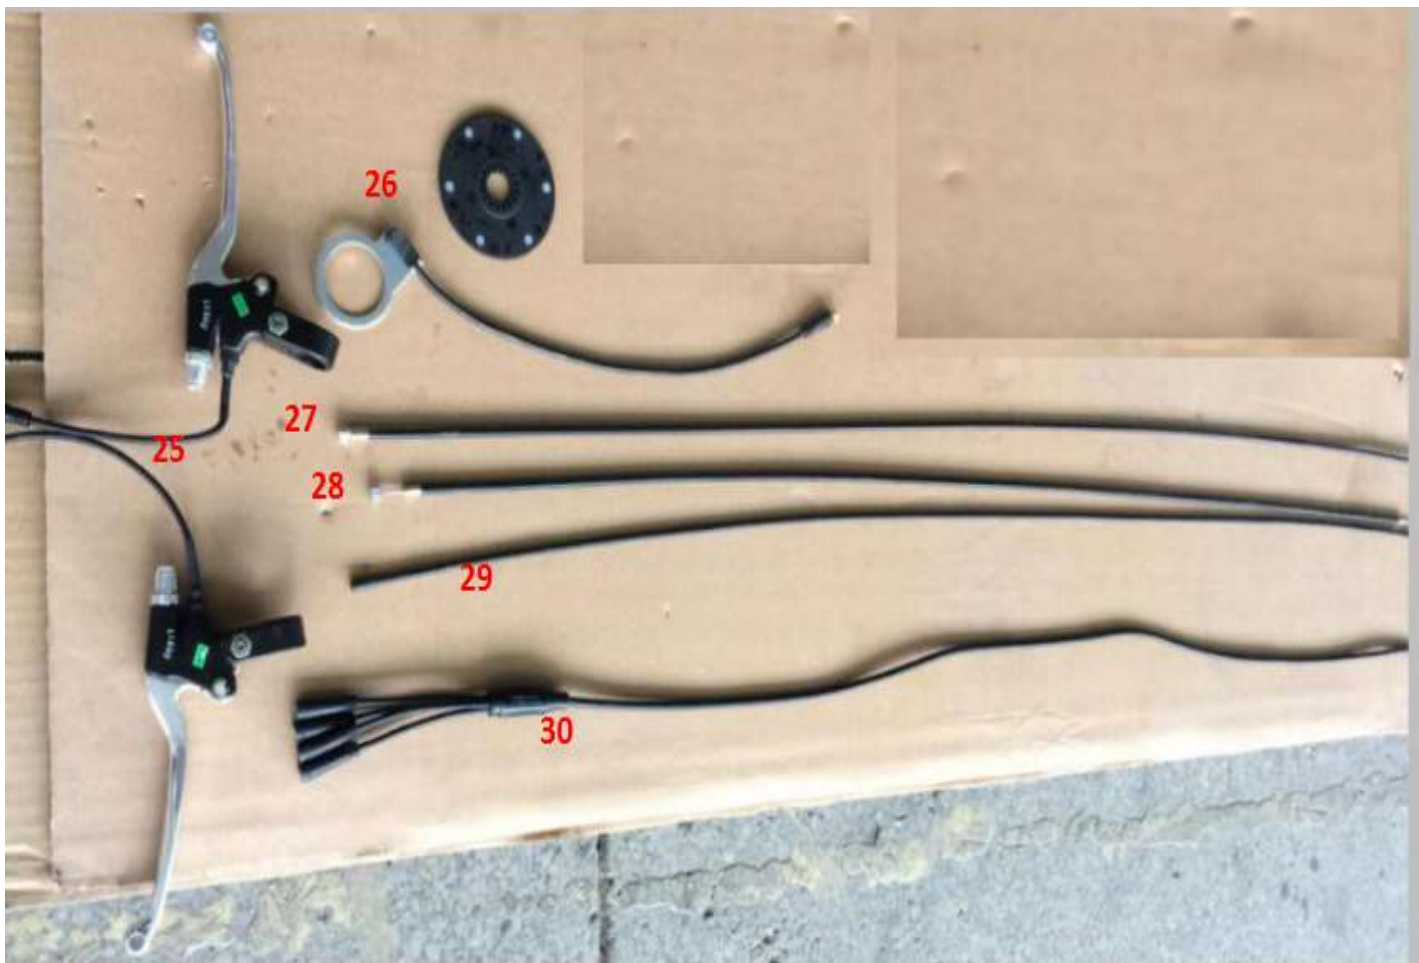

20

21

22

23

24

ITEM NO.	PARTS NAME	BINTELLI NO.	SPECIFICATION
20	Chain	BB-61	
21	B.B. Axle	BB-51	
22	Crank	BB-52	52teeth
23	Pedal Set (left and right)	BB-176	alluminum, black
24	Kick Stand	BB-145	black

ITEM NO.	PARTS NAME	BINTELLI NO.	SPECIFICATION
25	Brake Lever (Left)	BB-21	Wuxing, Left side
	Brake Lever (Right)	BB-21-Right	Wuxing, Right side
26	Pedal Assist Sensor (PAS Sensor)	BB-64	1:1 PAS,6magnet
27	Front Brake Line	BB-35	Wuxing
28	Rear Brake Line	BB-36	Wuxing
29	Transmission Cable Housing	BB-37	
30	Wire Harness	BB-238	Integrated