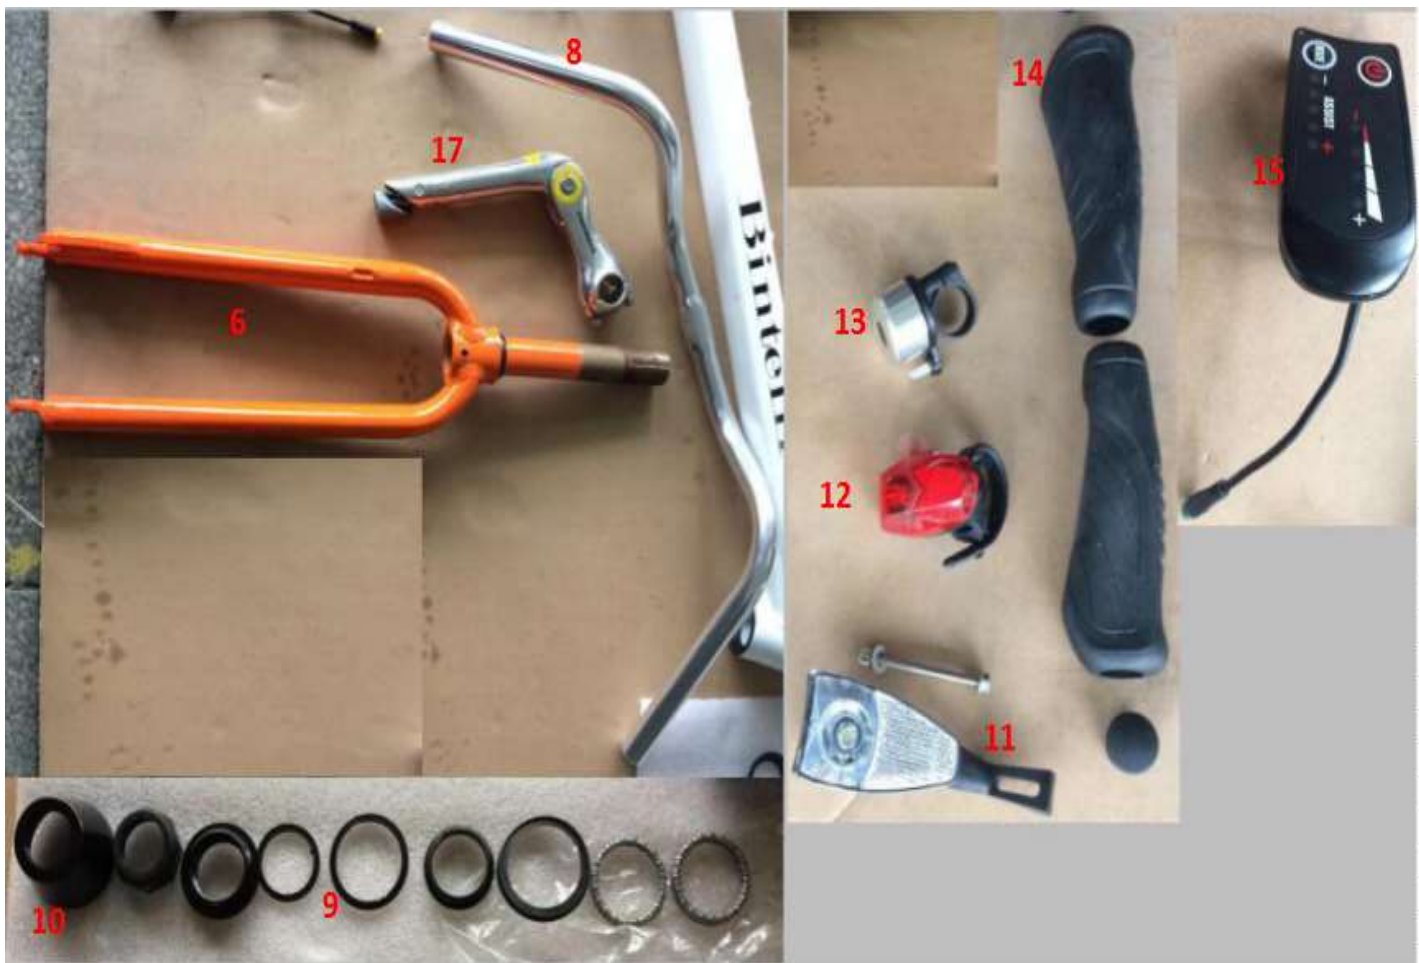

Bintelli B1 Electric Bicycle Parts Manual

**2137 Savannah Highway
Charleston, SC 29414
(843)531-6833**

**www.BintelliBicycles.com
www.BintelliParts.com**

ITEM NO.	PARTS NAME	BINTELLI NO.	SPECIFICATION
1	Frame	N/A	Aluminum 6061,26"
2	Derailleur Bracket	BB-498	Silver
3	Seat	BB-40	black
4	Seat Post	BB-146	promax, Ø31.8mm,black
5	Seat Post Clamp	BB-08	black

ITEM NO.	PARTS NAME	BINTELLI NO.	SPECIFICATION
6	Front Fork (Light Blue)	BB-47-LightBlue	Aluminum, Light Blue
	Front Fork (White)	BB-47-White	Aluminum, White
	Front Fork (Mint)	BB-47-Mint	Aluminum, Mint
	Front Fork (Orange)	BB-47-Orange	Aluminum, Orange
	Front Fork (Iridescent Pink)	BB-47-IridescentPink	Aluminum, Iridesent Pink
	Front Fork (Purple)	BB-47-Purple	Aluminum, Purple
17	Handlebar Stem	BB-48	Aluminum, Ajustable
8	Handlebar	BB-49	Aluminum
9	Fork Parts	BB-50	
10	Fork Parts Cap	BB-140-1	Aluminum, black
11	Front Light	BB-8193	Spaninga, battery powered
12	Rear Light	BB-200	Led, on seat post, battery powered
13	Bell	BB-87	
14	Handlebar Grip Set (L&R)	BB-206	Velo, black, same as M1
15	Display	BB-822	LED,Kingmeter, no light button, 36v, short cord

ITEM NO.	PARTS NAME	BINTELLI NO.	SPECIFICATION
16	Battery	BB-69	36V,10Ah,black,JKBA
17	Battery Box Bracket	BB-69-1	Aluminum
	Battery Lock and Key	BB-207	
	Battery Fuse	BB-623	30Amp
18	Controller	BB-63	36V13A,TG
	Controller	BB-63-V2	
19	Motor (350w)	BB-62	36V,350W,XOFO
	Motor (500w)	BB-217	36V,500W,XOFO
	Motor Cable	BB-866	

20

21

22

23

24

ITEM NO.	PARTS NAME	BINTELLI NO.	SPECIFICATION
20	Chain	BB-61	
21	B.B. Axle	BB-51	
22	Crank	BB-52	52teeth
23	Pedal Set (left and right)	BB-176	alluminum, black
24	Kick Stand	BB-145	black

ITEM NO.	PARTS NAME	BINTELLI NO.	SPECIFICATION
25	Brake Lever (Left)	BB-21	Wuxing, Left side
	Brake Lever (Right)	BB-21-Right	Wuxing, Right side
26	Pedal Assist Sensor (PAS Sensor)	BB-64	1:1 PAS,6magnet
27	Front Brake Line	BB-35	Wuxing
28	Rear Brake Line	BB-36	Wuxing
29	Transmission Cable Housing	BB-37	
30	Wire Harness	BB-238	Integrated