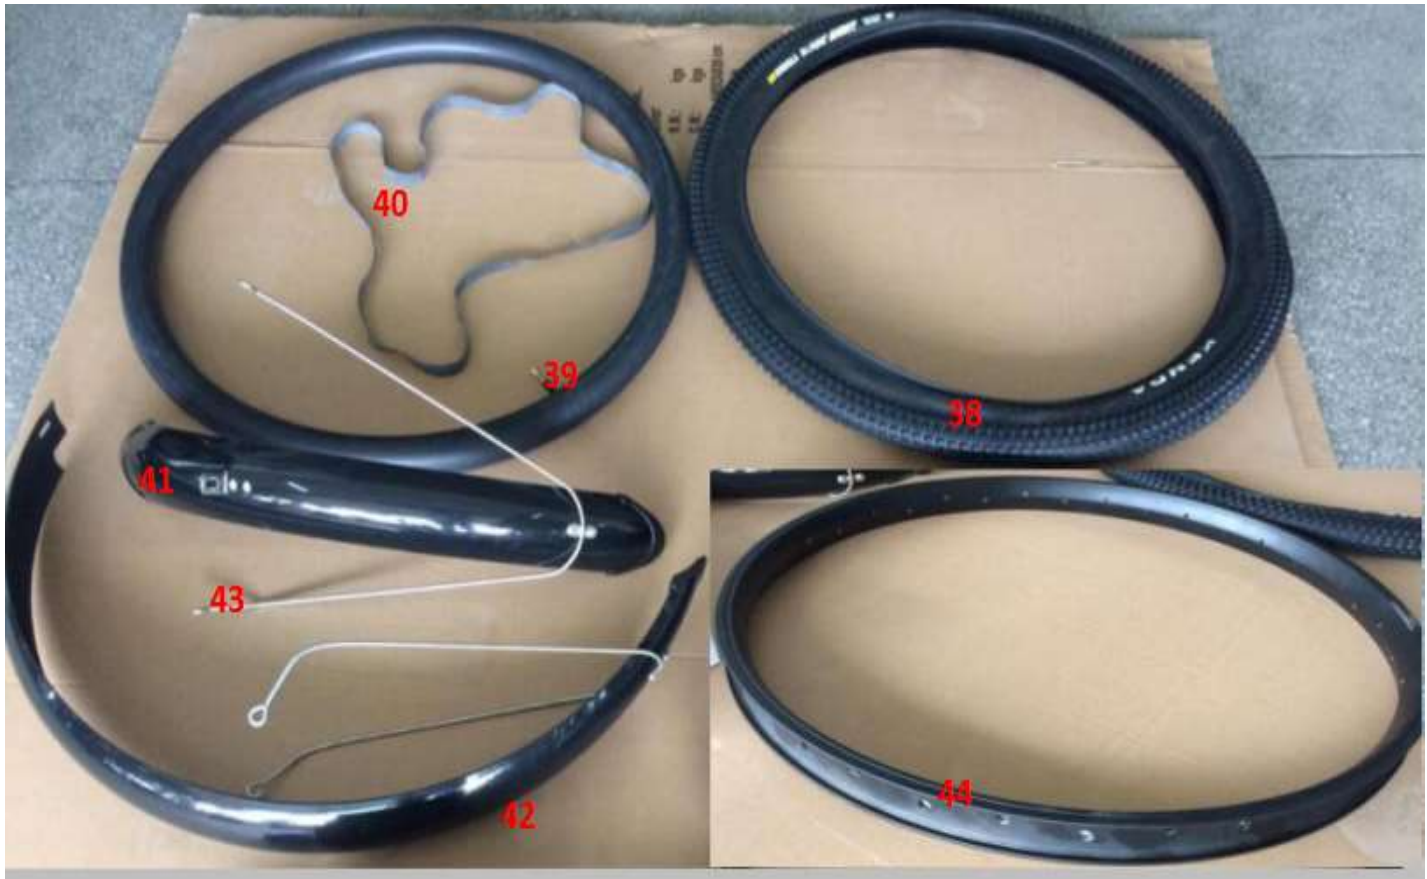

ITEM NO.	PARTS NAME	BINTELLI NO.	SPECIFICATION
16	Battery	BB-69	36V,10Ah,black,JKBA
17	Battery Box Bracket	BB-69-1	Aluminum
	Battery Lock and Key	BB-207	
	Battery Fuse	BB-623	30Amp
18	Controller	BB-63	36V13A,TG
	Controller	BB-63-V2	
19	Motor (350w)	BB-62	36V,350W,XOFO
	Motor (500w)	BB-217	36V,500W,XOFO
	Motor Cable	BB-866	

20

21

22

23

24

ITEM NO.	PARTS NAME	BINTELLI NO.	SPECIFICATION
20	Chain	BB-61	
21	B.B. Axle	BB-51	
22	Crank	BB-52	52teeth
23	Pedal Set (left and right)	BB-176	alluminum, black
24	Kick Stand	BB-145	black

ITEM NO.	PARTS NAME	BINTELLI NO.	SPECIFICATION
25	Brake Lever (Left)	BB-21	Wuxing, Left side
	Brake Lever (Right)	BB-21-Right	Wuxing, Right side
26	Pedal Assist Sensor (PAS Sensor)	BB-64	1:1 PAS,6magnet
27	Front Brake Line	BB-35	Wuxing
28	Rear Brake Line	BB-36	Wuxing
29	Transmission Cable Housing	BB-37	
30	Wire Harness	BB-238	Integrated

ITEM NO.	PARTS NAME	BINTELLI NO.	SPECIFICATION
31	Thumb Throttle (Long Cord)	BB-20	Thumb throttle, Wuxing
	Thumb Throttle (Short Cord)	BB-20-B1	
32	Cassette	BB-29	Shimano
33	Shifter with Transmission Cable	BB-30	Shimano,7speed
34	Derailleur	BB-31	Shimano,7speed,TX55
35	Rear Disk Brake	BB-12	promax
36	Front Disk Brake	BB-13	promax
37	Brake Disk (Rotor)	BB-13-1	promax,160mm

ITEM NO.	PARTS NAME	BINTELLI NO.	SPECIFICATION
38	Tire	BB-77	26X2.35, Kenda
39	Inner Tube	BB-78	26X2.35, Kenda
40	N/A	N/A	
41	Front Fender	BB-186	Plastic, black
42	Rear Fender	BB-190	Plastic, black
43	Front Fender Bracket	BB-243	Steel,silver
	Rear Fender Bracket	BB-244	Steel,silver
44	Rim	BB-71	26" ,Aluminum,Prowell